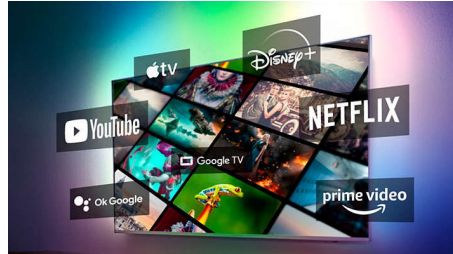

Pixel Precise Ultra HD

The beauty of 4K Ultra HD TV is in savoring every detail. Philips Pixel Precise Ultra HD engine converts any input picture into stunning UHD resolution on your screen. Enjoy a smooth, yet sharp moving image and exceptional contrast. Discover deeper blacks, whiter whites, vivid colors and natural skin tones-every time, and from any source.

Ultra-sharp picture

No matter what you watch, this 4K LED Ambilight TV gives you a bright, ultra-sharp picture with vivid colors. The TV is compatible

with all major HDR formats-so you'll see more detail, even in dark and bright areas, when you're streaming HDR content.

Google TV™

What do you want to watch? Google TV brings together movies, shows, and more, from across your apps and subscriptions-and organises them just for you. You'll get suggestions based on what you like, and you can even use the Google TV app on your phone to curate your watchlist on the go.

50PUT7928/68

TV content

Google Play

Go beyond traditional TV programming with Google Play Store . Experience endless movies, TV, music, apps and games online. More to love.

Dolby Vision and Dolby Atmos

With Dolby Vision and Dolby Atmos on board, your films, shows, and games look and sound incredible. See the picture the director wanted you to see-no more disappointing scenes that are too dark to make out! Hear every word clearly. Experience sound effects like they're really happening around you.