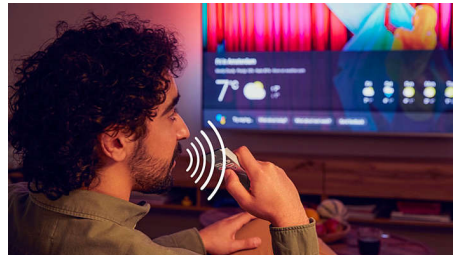

Google Assistant

Control your Philips Google TV with your voice. Want to play a game, watch Netflix, or find content and apps in the Google Play store? Just tell your TV. You can even command all Google Assistant-compatible smart home devices-like dimming the lights and setting the thermostat on movie night. Without leaving the sofa

50PUT7928/68

TV content

Google Play

Go beyond traditional TV programming with Google Play Store . Experience endless movies, TV, music, apps and games online. More to love.