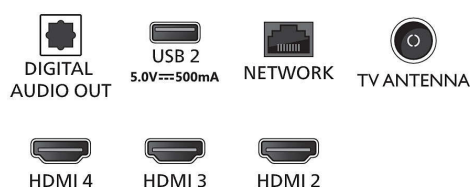

Accessories

- Included accessories: 2 x AAA Batteries, Power cord, Quick start guide, Legal and safety brochure, Table top stand, Remote Control

Dimensions

- Set Width: 1116 mm
- Set Height: 645 mm
- Set Depth: 82 mm
- Product weight: 12 kg

- Set width (with stand): 1116 mm
- Set height (with stand): 716 mm
- Set depth (with stand): 268 mm
- Product weight (+stand): 13 kg
- Box width: 1240 mm
- Box height: 785 mm
- Box depth: 150 mm
- Weight incl. Packaging: 16 kg
- Wall mount dimensions: 200 x 300 mm

Connections

Side

Down

Issue date 2024-04-29

Version: 3.3.1

EAN: 87 18863 03964 9

© 2024 Koninklijke Philips N.V.
All Rights reserved.

Specifications are subject to change without notice. Trademarks are the property of Koninklijke Philips N.V. or their respective owners.