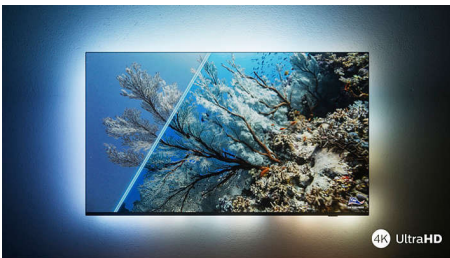

126 cm (50") 4K Ambilight TV Supports major HDR formats, Pixel Precise Ultra HD, Google TV™

Highlights

Ambilight TV

Ambilight TVs are the only TVs with LED lights behind the screen that react to what you watch, immersing you in a halo of colorful light. It changes everything: your TV seems bigger, and you'll be drawn deeper into your favorite shows, movies, and games.

Ultra-sharp picture

No matter what you watch, this 4K LED Ambilight TV gives you a bright, ultra-sharp picture with vivid colors. The TV is compatible

with all major HDR formats-so you'll see more detail, even in dark and bright areas, when you're streaming HDR content.