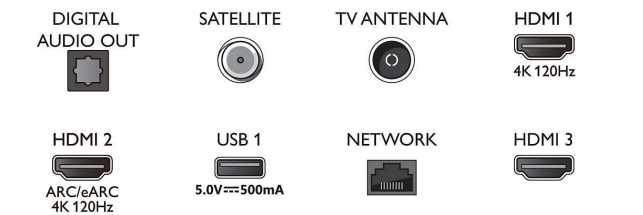

Picture/Display

- Diagonal screen size (inch): 85 inch
- Diagonal screen size (metric): 215 cm
- Display: 4K Ultra HD LED
- Panel resolution: 3840 x 2160

- Native refresh rate: 120 Hz
- Picture engine: P5 Perfect Picture Engine
- Picture enhancement: Micro Dimming Pro, Wide Color Gamut 90% DCI/P3, HDR10+, Dolby Vision, CalMAN Ready, Perfect Natural Motion, HLG (Hybrid Log Gamma)

- OS: Google TV™
- Pre-installed apps: Google Play Movies*, Google Search, YouTube, Netflix, Apple TV, BBC iplayer, Amazon Prime Video, Disney+, YouTube Music,

Connections

Side

Bottom

4K Ambilight TV

215cm (85") Ambilight TV P5 picture engine-120Hz, Major HDR formats supported, Google TV™