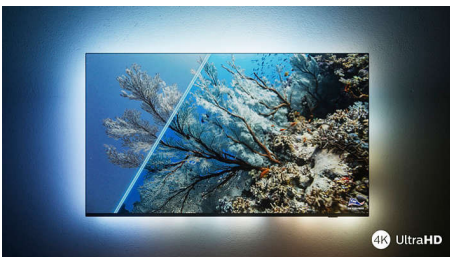

Ultra-sharp picture

No matter what you watch, you'll enjoy a bright, ultra-sharp picture with vivid colors. Plus, this 4K (UHD) Ambilight TV is compatible with all major HDR formats—so you'll see more detail, even in dark and bright areas, when you're streaming HDR content.