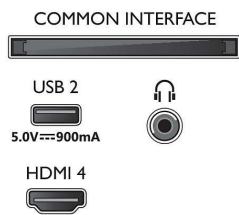

- OS: Google TV™
- Pre-installed apps: Google Play Movies*, Google Search, YouTube, Netflix, Apple TV, BBC iplayer, Amazon Prime Video, Disney+, YouTube Music,

Connections

Side

Bottom

4K Ambilight TV

215cm (85") Ambilight TV P5 picture engine-120Hz, Major HDR formats supported, Google TV™