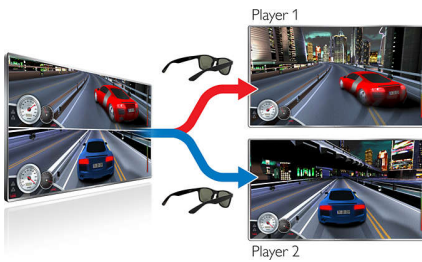

Designed around you

- Flexible and lightweight design for maximum comfort
- Optimum lens coverage even for existing eyewear users
- Protective pouch to store your glasses safely

Highlights

Active 3D Max technology

Be enthralled by 3D movies in your own living room with the 3D Max. Enjoy real-life depth and stunning Full HD resolution thanks to the combination of the ultra-fast display and Active shutter glasses. With these 3D Max glasses and your 3D Max TV you can now start to enjoy 3D TV.

3D Max and Full HD 3D ready TV

These active 3D glasses will deliver you the Full HD 3D experience on all 3D Max TVs as well as on earlier Full HD 3D ready TVs.

3D Max Two Player Full Screen

With these 3D Max active glasses, your TV can deliver the ultimate Two Player Full Screen Gaming experience. In 2D two-player games,

With the design choice of lightweight and flexible materials they will feel so comfortable, you wouldn't think you were wearing any glasses.

Optimum lens coverage

The wide lens and subtle curvature fit most faces even for existing eyewear users. The additional hook at the top edge of the frame also helps to secure the Easy 3D glasses to your personal glasses.