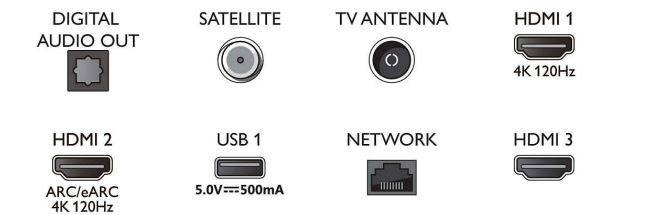

Picture/Display

- Diagonal screen size (inch): 65 inch
- Diagonal screen size (metric): 164 cm
- Display: 4K Ultra HD LED
- Panel resolution: 3840 x 2160
- Native refresh rate: 120 Hz

- Picture engine: P5 Perfect Picture Engine
- Picture enhancement: Micro Dimming Pro, Wide Colour Gamut 90% DCI/P3, HDR10+, Dolby Vision, CalMAN Ready, Perfect Natural Motion, HLG (Hybrid Log Gamma)

- OS: Google TV™
- Pre-installed apps: Google Play Movies*, Google Search, YouTube, Netflix, Apple TV, Amazon Prime Video, Disney+, YouTube Music, Fitness

Connections

Side

Bottom

Specifications

- App, Ambilight Aurora
- Memory size (Flash): 16 GB*
- Gaming cloud: Geforce Now