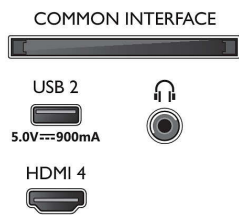

Specifications

Ambilight

- Ambilight Features: Wall colour adaptive, Lounge mode, Game Mode, Ambilight Music, AmbiWakeup, AmbiSleep, Philips Wireless Home Speakers, Ambilight Boot-Up Animation
- Ambilight Version: 3 sided

Picture/Display

- Diagonal screen size (inch): 65 inch
- Diagonal screen size (metric): 164 cm
- Display: 4K Ultra HD LED
- Panel resolution: 3840 x 2160
- Native refresh rate: 120 Hz

- Picture engine: P5 Perfect Picture Engine
- Picture enhancement: Micro Dimming Pro, Wide Colour Gamut 90% DCI/P3, HDR10+, Dolby Vision, CalMAN Ready, Perfect Natural Motion, HLG (Hybrid Log Gamma)

Display input resolution

- Resolution-Refresh rate: 576 p - 50 Hz, 640 x 480 - 60 Hz, 720 p - 50 Hz, 60 Hz, 1920 x 1080 p - 24 Hz, 25 Hz, 30 Hz, 50 Hz, 60 Hz, 100 Hz, 120 Hz., 2560 x 1440 - 60 Hz, 120 Hz, 3840 x 2160 p - 24 Hz, 25 Hz, 30 Hz, 50 Hz, , 60 Hz, 100 Hz, 120 Hz.

Tuner/Reception/Transmission

- Digital TV: DVB-T/T2/T2-HD/C/S/S2
- TV Programme guide*: 8-day Electronic Programme Guide
- Signal strength indication
- Teletext: 1000 page Hypertext
- HEVC support

Android TV

- OS: Google TV™
- Pre-installed apps: Google Play Movies*, Google Search, YouTube, Netflix, Apple TV, Amazon Prime Video, Disney+, YouTube Music, Fitness

Connections

Side