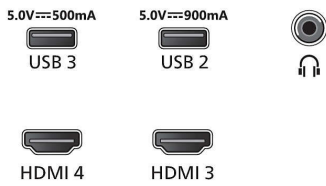

Specifications

Ambilight

- Ambilight Features: Wall colour adaptive, Lounge mode, Game Mode, Ambilight Music, AmbiWakeup, AmbiSleep, Philips Wireless Home Speakers, Ambilight Aurora, Ambilight Bootup Animation
- Ambilight Version: 3-sided

Picture/Display

- Display: 4K Ultra HD OLED
- Panel resolution: 3840 x 2160

- Native refresh rate: 120 Hz
- Picture engine: P5 AI Perfect Picture Engine
- Picture enhancement: Wide Color Gamut 97% DCI/P3, Perfect Natural Motion, Micro Dimming Perfect, Dolby Vision, A.I. PQ mode, CalMAN Ready, HDR10+ Adaptive, Filmmaker mode, HLG (Hybrid Log Gamma)

Display input resolution

- Resolution-Refresh rate: 576p-50Hz, 640x480-60Hz, 720p-50Hz,60Hz, 1920x1080p-

- 24Hz,25Hz,30Hz,50Hz, ,60Hz,100Hz,120Hz., 2560x1440-60Hz,120Hz, 3840x2160p-24Hz,25Hz,30Hz,50Hz, , 60Hz,100Hz,120Hz.

Tuner/Reception/Transmission

- Digital TV: DVB-T/T2
- Video Playback: PAL, SECAM
- TV Program guide*: 8 day Electronic Program Guide
- Signal strength indication

Connections

Side