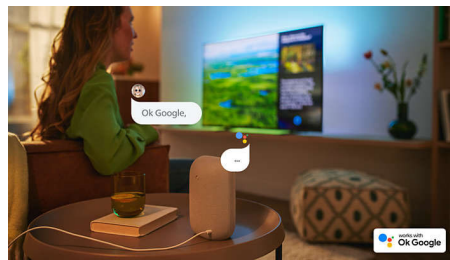

AI voice control

There's a choice of voice assistants! You can control the TV and ask Google Assistant to find shows and movies via Google smart speakers, or ask Alexa via Alexa-enabled devices.