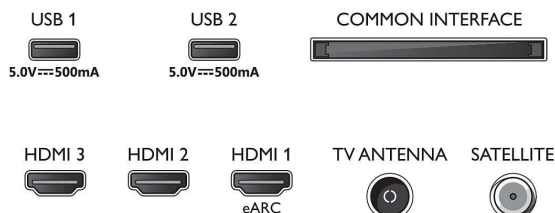

Batteries, Tabletop stand, Power cord, Quick start guide, Legal and safety brochure

Design

- Colours of TV: Anthracite grey bezel
- Stand design: Anthracite grey sticks

Dimensions

- Set Width: 1111.0 mm
- Set Height: 654.0 mm
- Set Depth: 87.5 mm
- Product weight: 9.1 kg
- Set width (with stand): 1111.0 mm
- Set height (with stand): 674.0 mm
- Set depth (with stand): 260.0 mm
- Product weight (+stand): 9.3 kg
- Box width: 1240.0 mm
- Box height: 785.0 mm
- Box depth: 150.0 mm
- Weight incl. Packaging: 12.2 kg
- Stand width: 809.0 mm
- Stand height: 20.0 mm
- Stand depth: 260.0 mm
- Distance between 2 stands: 809.0 mm
- Stand height to TV bottom edge: 20.0 mm
- Wall-mount compatible: 200 x 100 mm

Connections

Side

Rear

Issue date 2023-09-21

Version: 2.2.1

EAN: 87 18863 03687 7

© 2023 Koninklijke Philips N.V. All Rights reserved.

Specifications are subject to change without notice. Trademarks are the property of Koninklijke Philips N.V. or their respective owners.