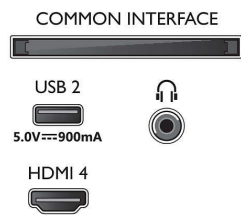

4K Ambilight TV

215 cm (85") Ambilight TV P5 picture engine-120 Hz, Major HDR formats supported, Google TV™

85PUS8808/12

Specifications

Ambilight

- Ambilight Features: Wall colour adaptive, Lounge mode, Game Mode, Ambilight Music, AmbiWakeup, AmbiSleep, Works with Philips Wireless Home Speakers, Ambilight Boot-Up Animation
- Ambilight Version: 3 sided

Picture/Display

- Diagonal screen size (inch): 85 inch
- Diagonal screen size (metric): 215 cm
- Display: 4K Ultra HD LED
- Panel resolution: 3840 x 2160

- Native refresh rate: 120 Hz
- Picture engine: P5 Perfect Picture Engine
- Picture enhancement: Micro Dimming Pro, Wide Colour Gamut 90% DCI/P3, HDR10+, Dolby Vision, CalMAN Ready, Perfect Natural Motion, HLG (Hybrid Log Gamma)

Display input resolution

- Resolution-Refresh rate: 576 p - 50 Hz, 640 x 480 - 60 Hz, 720 p - 50 Hz, 60 Hz, 1920 x 1080 p - 24 Hz, 25 Hz, 30 Hz, 50 Hz, 60 Hz, 100 Hz, 120 Hz., 2560 x 1440 - 60 Hz, 120 Hz, 3840 x 2160 p - 24 Hz, 25 Hz, 30 Hz,

50 Hz, , 60 Hz, 100 Hz, 120 Hz.

Tuner/Reception/Transmission

- Digital TV: DVB-T/T2/T2-HD/C/S/S2
- TV Programme guide*: 8-day Electronic Programme Guide
- Signal strength indication
- Teletext: 1000 page Hypertext
- HEVC support

Android TV

- OS: Google TV™
- Pre-installed apps: Google Play Movies*, Google

Connections

Side