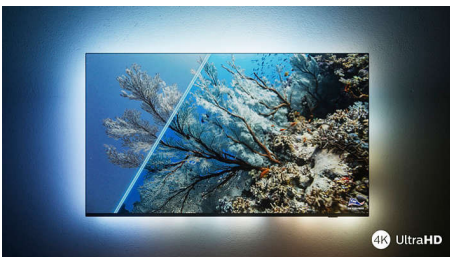

Ultra-sharp picture

No matter what you watch, you'll enjoy a bright, ultra-sharp picture with vivid colours. Plus, this 4K UHD Ambilight TV is compatible with all major HDR formats — so you'll see more detail, even in dark and bright areas, when you're streaming HDR content.