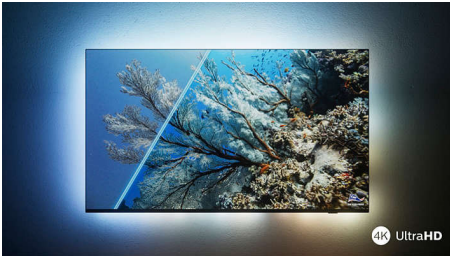

55PUT8808/68

Highlights

Ambilight. TV

Ambilight TVs are the only TVs with LED lights behind the screen that react to what you watch, immersing you in a halo of colorful light. It changes everything: your TV seems bigger, and you'll be drawn deeper into your favorite shows, movies, and games.

Ultra-sharp picture

No matter what you watch, you'll enjoy a bright, ultra-sharp picture with vivid colors. Plus, this 4K (UHD) Ambilight TV is compatible with all major HDR formats—so you'll see more detail, even in dark and bright areas, when you're streaming HDR content.