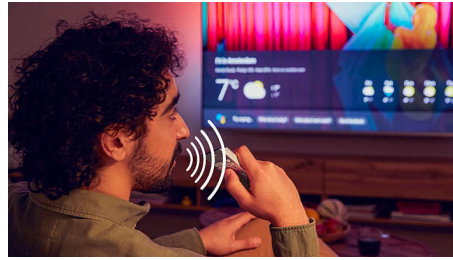

Ultra-sharp picture

No matter what you watch, you'll enjoy a bright, ultra-sharp picture with vivid colors. Plus, this 4K (UHD) Ambilight TV is compatible with all major HDR formats—so you'll see more detail, even in dark and bright areas, when you're streaming HDR content.

AI voice control

You get a choice of voice assistants! Push the Google Assistant button on your remote and you can use your voice to find movies and shows, get recommendations, control compatible smart home devices, and more. Or ask Alexa to control the TV via Alexa-enabled devices.

create a home theatre surround-sound system using your TV as a central speaker.

Dolby Vision and Dolby Atmos

With Dolby Vision and Dolby Atmos on board, your films, shows, and games look and sound incredible. See the picture the director wanted you to see—no more disappointing scenes that are too dark to make out! Hear every word clearly. Experience sound effects like they're really happening around you.

DTS Play-Fi

Great TV sound. And easy to add soundbars or speakers

Attractive design.

Slim TV. Packed for the future. The virtually bezel-free screen of this 4K smart TV goes with just about any interior, and the beautifully geometric feet make it seem as if the screen is floating.