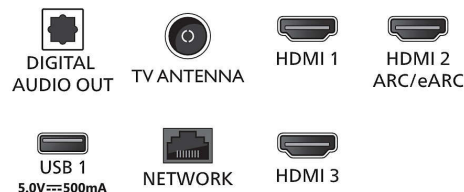

Connectivity

- Number of HDMI connections: 4
- HDMI features: 4K, Audio Return Channel
- EasyLink (HDMI-CEC): Remote control pass-through, System audio control, System standby, One touch play
- Number of USBs: 2
- Wireless connection: Wi-Fi 802.11ac, 2x2, Dual band, Bluetooth 5.0
- Other connections: Ethernet-LAN RJ-45, Digital audio out (optical), Headphone out, Antenna IEC75
- HDCP 2.3: Yes on all HDMI
- HDMI ARC: Yes on HDMI2
- HDMI 2.1 features: eARC on HDMI 2, eARC/VRR/ ALLM supported
- EasyLink 2.0: HDMI-CEC for Philips TV/SB, External setting via TV UI

Supported HDMI video features

- HDMI 1/2: HDMI 2.0
- Gaming: ALLM, HDMI VRR, Dolby Vision Game
- HDMI 3/4: HDMI 2.0
- HDR: Dolby Vision, HDR10, HLG, HDR10+

Power

- Mains power: AC 220 - 240 V 50/60Hz
- Standby power consumption: <0.5W
- Power Saving Features: Auto switch-off timer, Picture mute (for radio), Eco mode, Light sensor

Accessories

- Included accessories: Remote Control, 2 x AAA Batteries, Table top stand, Power cord, Quick start guide, Legal and safety brochure

Dimensions

- Set Width: 1231 mm
- Set Height: 710 mm

- Set Depth: 82 mm
- Product weight: 14 kg
- Set width (with stand): 1231 mm
- Set height (with stand): 779 mm
- Set depth (with stand): 70 mm
- Product weight (+stand): 14.5 kg
- Box width: 1360 mm
- Box height: 840 mm
- Box depth: 160 mm
- Weight incl. Packaging: 18 kg
- Distance between 2 stands: 1006 mm
- Wall mount dimensions: 200 x 300 mm

Connections

Side

Down

Issue date 2023-11-29

Version: 8.8.1

EAN: 87 18863 03917 5

© 2023 Koninklijke Philips N.V.
All Rights reserved.

Specifications are subject to change without notice. Trademarks are the property of Koninklijke Philips N.V. or their respective owners.