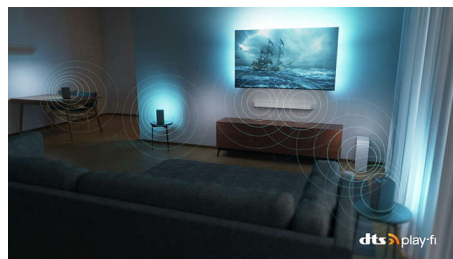

DTS Play-Fi

You get great, clear TV sound right out of the box. If you want more, Philips Wireless Home System with DTS Play-Fi lets you connect to compatible soundbars and wireless speakers around your home in seconds. You can even

create a home theatre surround-sound system using your TV as a central speaker.