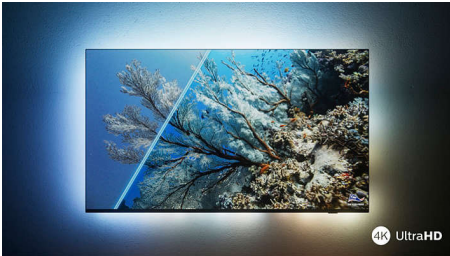

- Cinematic vision and sound. Dolby Vision and Dolby Atmos.
- Philips TV with looks to thrill. Philips P5 picture engine.

PHILIPS

Highlights

Ambilight. TV

Ambilight TVs are the only TVs with LED lights behind the screen that react to what you watch, immersing you in a halo of colorful light. It changes everything: your TV seems bigger, and you'll be drawn deeper into your favorite shows, movies, and games.

Ultra-sharp picture

No matter what you watch, you'll enjoy a bright, ultra-sharp picture with vivid colors. Plus, this 4K (UHD) Ambilight TV is compatible with all major HDR formats—so you'll see more detail, even in dark and bright areas, when you're streaming HDR content.