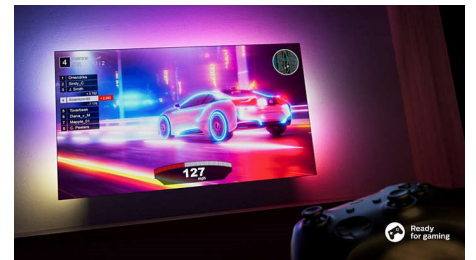

Loves gaming

Can't wait to play? Your 60Hz Ambilight TV with HDMI 2.1 supports fast gameplay and its Ultra Motion Clarity mode gives a sharper, smoother picture. Turn on your console and an ultra-low-input-lag setting is automatically activated—and Ambilight's gaming mode makes the thrills feel even bigger.

DTS Play-Fi

Great TV sound. And easy to add soundbars or speakers

Attractive design.

Slim TV. Packed for the future. The virtually bezel-free screen of this 4K smart TV goes with just about any interior, and the beautifully geometric feet make it seem as if the screen is floating.