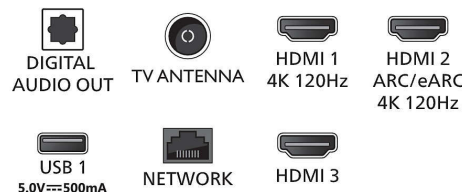

- Batteries, Table top stand, Power cord, Quick start guide, Legal and safety brochure

Dimensions

- Set Width: 1451 mm
- Set Height: 834 mm
- Set Depth: 84 mm
- Product weight: 20.5 kg
- Set width (with stand): 1451 mm
- Set height (with stand): 905 mm
- Set depth (with stand): 72 mm
- Product weight (+stand): 21 kg
- Box width: 1600 mm
- Box height: 995 mm
- Box depth: 170 mm
- Weight incl. Packaging: 27 kg
- Wall mount dimensions: 300 x 300 mm

Connections

Side

Down

Issue date 2023-10-27

Version: 4.4.1

EAN: 87 18863 03946 5

© 2023 Koninklijke Philips N.V.
All Rights reserved.

Specifications are subject to change without notice. Trademarks are the property of Koninklijke Philips N.V. or their respective owners.