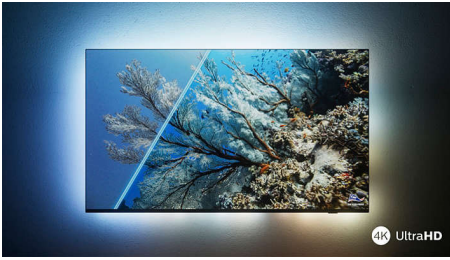

65PUT8808/68

Highlights

Ultra-sharp picture

No matter what you watch, you'll enjoy a bright, ultra-sharp picture with vivid colors. Plus, this 4K (UHD) Ambilight TV is compatible with all major HDR formats—so you'll see more detail, even in dark and bright areas, when you're streaming HDR content.

Attractive design.

Slim TV. Packed for the future. The virtually bezel-free screen of this 4K smart TV goes with just about any interior, and the beautifully geometric feet make it seem as if the screen is floating.