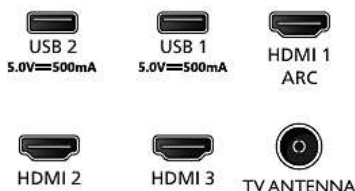

Sound

- Output power (RMS): 20W
- Speaker configuration: 10Wx2 speaker
- Sound Enhancement: Clear Dialogue, Dolby Volume Leveler

Connectivity

- Number of HDMI connections: 3
- HDMI features: Audio Return Channel
- EasyLink (HDMI-CEC): One touch play, Remote control pass-through, System audio control, System standby
- Number of USBs: 2
- Wireless connection: Bluetooth 5.0, Wi-Fi 802.11ac, 2x2, Dual band
- Other connections: Antenna IEC75, Service connector, Digital audio out (optical), Ethernet-LAN RJ-45
- HDCP 2.3: Yes on all HDMI
- HDMI ARC: Yes on HDMI1
- HDMI 2.1 features: ALLM on all HDMI ports, VRR on all HDMI ports

Supported HDMI video features

- HDR: Dolby Vision, HDR10, HDR10+, HLG

Power

- Mains power: AC 220--240 V 50/60Hz
- Ambient temperature: 5 °C to 35 °C
- Standby power consumption: <0.5W
- Power Saving Features: Auto switch-off timer, Eco mode, Picture mute (for radio)

Accessories

- Included accessories: 2 x AAA Batteries, Power cord, Quick start guide, Legal and safety brochure, Table top stand, Remote Control

Dimensions

- Set Width: 1111 mm
- Set Height: 645 mm
- Set Depth: 88 mm
- Product weight: 11.8 kg
- Set width (with stand): 1111 mm
- Set height (with stand): 718 mm

- Set depth (with stand): 258 mm
- Product weight (+stand): 12.4 kg
- Box width: 1240 mm
- Box height: 785 mm
- Box depth: 150 mm
- Weight incl. Packaging: 16 kg
- Wall mount dimensions: 200 x 100 mm

Connections

Side

Back