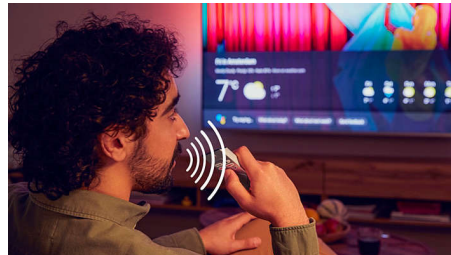

DTS Play-Fi

You get great, clear TV sound right out of the box. If you want more, Philips Wireless Home System with DTS Play-Fi lets you connect to compatible soundbars and wireless speakers around your home in seconds. You can even create a home theatre surround-sound system using your TV as a central speaker.

Loves gaming

Can't wait to play? Your 60Hz Ambilight TV with HDMI 2.1 supports fast gameplay and its Ultra Motion Clarity mode gives a sharper, smoother picture. Turn on your console and

an ultra-low-input-lag setting is automatically activated-and Ambilight's gaming mode makes the thrills feel even bigger.

AI voice control

You get a choice of voice assistants! Push the Google Assistant button on your remote and you can use your voice to find movies and shows, get recommendations, control compatible smart home devices, and more. Or ask Alexa to control the TV via Alexa-enabled devices.