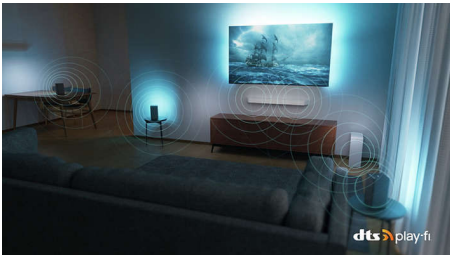

DTS Play-Fi

You get great, clear TV sound right out of the box. If you want more, Philips Wireless Home System with DTS Play-Fi lets you connect to compatible soundbars and wireless speakers around your home in seconds. You can even create a home theatre surround-sound system using your TV as a central speaker.