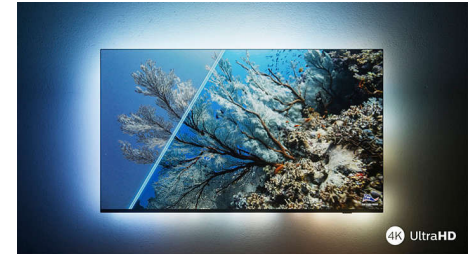

in sync with the action than ever! Plus, you can live up a blank screen with the Aurora curated collection of images and videos, which look great with Ambilight.

Ultra-sharp picture

No matter what you watch, you'll enjoy a bright, ultra-sharp picture with vivid colors. Plus, this 4K (UHD) Ambilight TV is compatible with all major HDR formats—so you'll see more detail, even in dark and bright areas, when you're streaming HDR content.