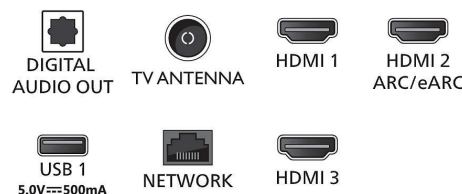

Supported HDMI video features

- HDMI 1/2: HDMI 2.0
- Gaming: ALLM, HDMI VRR, Dolby Vision Game
- HDMI 3/4: HDMI 2.0
- HDR: Dolby Vision, HDR10, HLG, HDR10+

Power

- Mains power: AC 220 - 240 V 50/60Hz
- Standby power consumption: $0.5W$
- Power Saving Features: Auto switch-off timer, Picture mute (for radio), Eco mode, Light sensor

Accessories

- Included accessories: Remote Control, 2 x AAA Batteries, Table top stand, Power cord, Quick start guide, Legal and safety brochure

Dimensions

- Set Width: 1451 mm

- Set Height: 834 mm
- Set Depth: 84 mm
- Product weight: 20 kg
- Set width (with stand): 1451 mm
- Set height (with stand): 905 mm
- Set depth (with stand): 309 mm
- Product weight (+stand): 21 kg
- Box width: 1600 mm
- Box height: 995 mm
- Box depth: 170 mm
- Weight incl. Packaging: 27 kg
- Wall mount dimensions: 300 x 300 mm

Connections

Side

Down

Issue date 2023-11-24

Version: 2.0.1

EAN: 87 18863 03933 5

© 2023 Koninklijke Philips N.V.
All Rights reserved.

Specifications are subject to change without notice. Trademarks are the property of Koninklijke Philips N.V. or their respective owners.