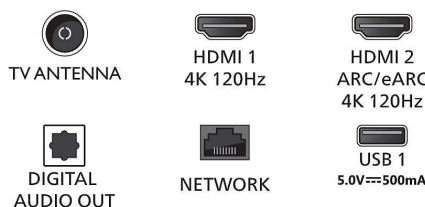

Power

- Mains power: AC 220 - 240 V 50/60Hz
- Standby power consumption: <0.5W
- Power Saving Features: Auto switch-off timer, Picture mute (for radio), Eco mode, Light sensor

Accessories

- Included accessories: Remote Control, 2 x AAA Batteries, Table top stand, Power cord, Quick start guide, Legal and safety brochure

Dimensions

- Set Width: 1228 mm
- Set Height: 702 mm
- Set Depth: 58 mm
- Product weight: 17 kg
- Set width (with stand): 1228 mm
- Set height (with stand): 724 mm
- Set depth (with stand): 240 mm
- Product weight (+stand): 17.5 kg
- Box width: 1400 mm
- Box height: 860 mm
- Box depth: 160 mm
- Weight incl. Packaging: 22 kg
- Distance between 2 stands: 798 mm
- Wall mount dimensions: 300 x 300 mm

Connections

Side

Down

Issue date 2024-05-09

Version: 6.6.2

EAN: 87 18863 03958 8

© 2024 Koninklijke Philips N.V.
All Rights reserved.

Specifications are subject to change without notice. Trademarks are the property of Koninklijke Philips N.V. or their respective owners.