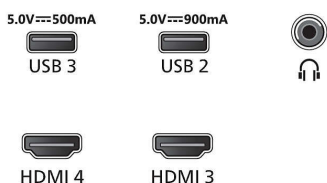

Connections

Side