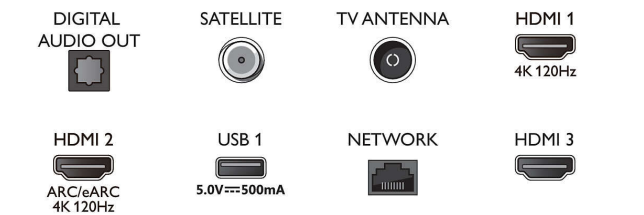

Picture/Display

- Diagonal screen size (inch): 50 inch
- Diagonal screen size (metric): 126 cm
- Display: 4K Ultra HD LED
- Panel resolution: 3840 x 2160

- Native refresh rate: 120 Hz
- Picture engine: P5 Perfect Picture Engine
- Picture enhancement: Micro Dimming Pro, Wide Colour Gamut 90% DCI/P3, HDR10+, Dolby Vision, CalMAN Ready, Perfect Natural Motion, HLG (Hybrid Log Gamma)

Android TV

- OS: Google TV™

Connections

Side

Bottom

Specifications

- Pre-installed apps: Google Play Movies*, Google Search, YouTube, Netflix, Apple TV, Amazon Prime Video, Disney+, YouTube Music, Fitness App, Ambilight Aurora
- Memory size (Flash): 16 GB*
- Gaming cloud: Geforce Now

Smart TV Features

- Interactive TV: HbbTV
- Remote Control: with Voice
- Voice assistant*: Google Assistant built in, RC with Mic., Works with Alexa

Multimedia Applications

- Video Playback Formats: Containers: AVI, MKV, H264/MPEG-4 AVC, MPEG-1, MPEG-2, MPEG-4, VP9, HEVC (H.265), AV1
- Music Playback Formats: AAC, MP3, WAV, WMA (v2 up to v9.2), WMA-PRO (v9 and v10), FLAC
- Subtitles Formats Support: .SMI, .SRT, .SSA, .SUB, .TXT, .ASS
- Picture Playback Formats: JPEG, BMP, GIF, PNG, 360 photo, HEIF