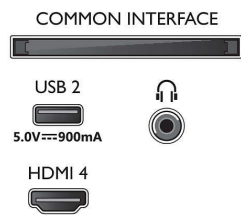

4K Ambilight TV

126 cm (50") Ambilight TV P5 picture engine-120 Hz, Major HDR formats supported, Google TV™

50PUS8848/12

Specifications

Ambilight

- Ambilight Features: Wall colour adaptive, Lounge mode, Game Mode, Ambilight Music, AmbiWakeup, AmbiSleep, Works with Philips Wireless Home Speakers, Ambilight Boot-Up Animation
- Ambilight Version: 3 sided

Picture/Display

- Diagonal screen size (inch): 50 inch
- Diagonal screen size (metric): 126 cm
- Display: 4K Ultra HD LED
- Panel resolution: 3840 x 2160

- Native refresh rate: 120 Hz
- Picture engine: P5 Perfect Picture Engine
- Picture enhancement: Micro Dimming Pro, Wide Colour Gamut 90% DCI/P3, HDR10+, Dolby Vision, CalMAN Ready, Perfect Natural Motion, HLG (Hybrid Log Gamma)

Display input resolution

- Resolution-Refresh rate: 576 p - 50 Hz, 640 x 480 - 60 Hz, 720 p - 50 Hz, 60 Hz, 1920 x 1080 p - 24 Hz, 25 Hz, 30 Hz, 50 Hz, 60 Hz, 100 Hz, 120 Hz., 2560 x 1440 - 60 Hz, 120 Hz, 3840 x 2160 p - 24 Hz, 25 Hz, 30 Hz,

50 Hz, 60 Hz, 100 Hz, 120 Hz.

Tuner/Reception/Transmission

- Digital TV: DVB-T/T2/T2-HD/C/S/S2
- Video Playback: PAL, SECAM
- TV Programme guide*: 8-day Electronic Programme Guide
- Signal strength indication
- Teletext: 1000 page Hypertext
- HEVC support

Android TV

- OS: Google TV™

Connections

Side