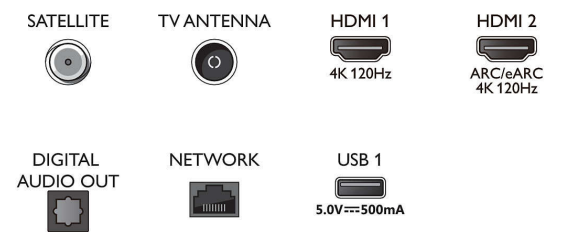

Tuner/Reception/Transmission

- Digital TV: DVB-T/T2/T2-HD/C/S/S2
- TV Programme guide*: 8-day Electronic

Connections

Side

Bottom

Specifications

- Programme Guide
- Signal strength indication
- Teletext: 1000 page Hypertext
- HEVC support

Smart TV Features

- Interactive TV: HbbTV
- Remote Control: with Voice
- Voice assistant*: Google Assistant built in, RC with Mic., Works with Alexa

Multimedia Applications

- Video Playback Formats: Containers: AVI, MKV, H264/MPEG-4 AVC, MPEG-1, MPEG-2, MPEG-4, VP9, HEVC (H.265), AVI
- Music Playback Formats: AAC, MP3, WAV, WMA (v2 up to v9.2), WMA-PRO (v9 and v10), FLAC
- Subtitles Formats Support: .SML, .SRT, .SSA, .SUB, .TXT, .ASS
- Picture Playback Formats: JPEG, BMP, GIF, PNG, 360 photo, HEIF