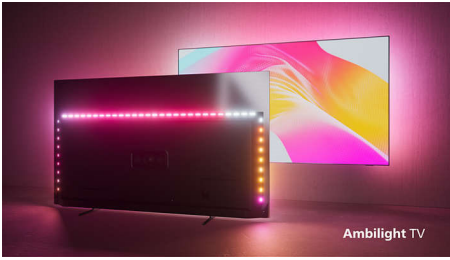

Philips OLED
4K Ambilight TV

194 cm (77") Ambilight TV

P5 AI perfect picture engine
Dolby Atmos sound
Google TV™

77OLED848

Gorgeous. In every way.

4K Ambilight TV

From films to shows, the lifelike picture and full-bodied sound of this OLED TV combine with Ambilight's immersive halo to give you an exceptional experience. The dark metal frame and zero-bezel design brings the elegance.

4K Ambilight TV
194 cm (77") Ambilight TV P5 AI perfect picture engine, Dolby Atmos sound, Google TV™

Highlights

Next-gen Ambilight

With next-gen Ambilight, LEDs behind the screen immerse you in a halo of colourful light that's more detailed, better defined and more in sync with the action than ever! Plus, you can liven up a blank screen with the Aurora-curated collection of images and videos, which look great with Ambilight.

Bright OLED screen

The bright panel and lifelike picture of your 4K (UHD) OLED Ambilight TV means you'll see

deep blacks, not gray—and the smallest details leap from the shadows and bright areas. The picture looks incredible even if viewed at an angle, and you won't need to turn down the lights! All major HDR formats are supported.

OLED EX panel technology

OLED EX panel. Higher peak brightness and thinner bezel.

Premium design

The dark metal frame, zero-bezel design, and slender satin-chrome feet lend a real sense of style. The remote is backlit for ease of use. Our packaging uses FSC-certified recycled cardboard, and our printed materials use recycled paper.