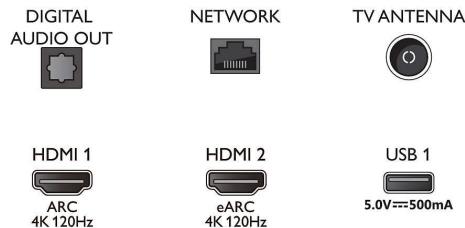

Specifications

Ambilight

- Ambilight Features: Ambilight Music, Game Mode, Wall colour adaptive, Lounge mode, AmbiWakeup, AmbiSleep
- Ambilight Version: 3-sided

Picture/Display

- Aspect ratio: 16:9
- Display: 4K Ultra HD OLED
- Panel resolution: 3840x2160
- Picture engine: P5 AI Perfect Picture Engine
- Picture enhancement: Ultra Resolution, Wide Color Gamut 99% DCI/P3, Dolby Vision, HDR10+, Perfect Natural Motion, A.I. PQ mode, ISF Color Management, Micro Dimming Perfect, CalMAN Ready

Supported Display Resolution

- Computer inputs on all HDMI: HDR supported, HDR10+/HLG, HDR supported, HDR10/ HLG, up to 4K UHD 3840 x 2160@120Hz
- Video inputs on all HDMI: HDR10/HLG (Hybrid Log Gamma), HDR10+/Dolby Vision, up to 4K UHD 3840x2160@120Hz

Tuner/Reception/Transmission

- Digital TV: DVB-T/T2
- Video Playback: SECAM
- MPEG Support: MPEG2, MPEG4
- TV Program guide*: 8 day Electronic Program Guide
- Signal strength indication
- HEVC support

Android TV

- OS: Android TV™ 10 (Q)
- Pre-installed apps: Google Play Movies*, Google Play Music*, Google Search, YouTube, Netflix, Amazon Prime Video, Spotify
- Memory size(Flash): 32GB*

Smart TV Features

- User Interaction: SimplyShare
- Program: Pause TV, USB recording*
- Ease of Installation: Auto detect Philips devices, Network installation wizard, Settings assistant wizard, Device connection wizard
- Ease of Use: One-stop smart menu button, Onscreen usermanual
- Firmware upgradeable: Firmware auto upgrade wizard, Firmware upgradeable via USB, Online