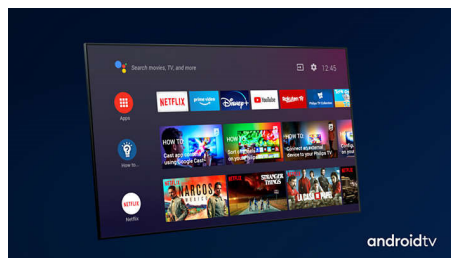

Simply smart. Android TV

Your Philips Android TV gives you the content you want-when you want it. You can customize the home screen to display your favorite apps, making it simple to start streaming the movies and shows you love. Or pick up where you left off.