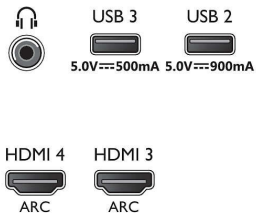

Android TV

- OS: Android TV™ 10 (Q)
- Pre-installed apps: Google Play Movies*, Google Play Music*, Google Search, YouTube, Netflix, Amazon Prime Video, Spotify
- Memory size(Flash): 32GB*

Smart TV Features

- User Interaction: SimplyShare
- Program: Pause TV, USB recording*
- Ease of Installation: Auto detect Philips devices, Network installation wizard, Settings assistant wizard, Device connection wizard
- Ease of Use: One-stop smart menu button, Onscreen usermanual
- Firmware upgradeable: Firmware auto upgrade wizard, Firmware upgradeable via USB, Online

- firmware upgrade, FW download in background
- Screen Format Adjustments: Basic - Fill Screen, Fit to screen, Advance - Shift, Zoom, stretch, Wide screen
- Remote Control: with Voice
- Voice assistant*: Google Assistant built-in, RC with Mic., Works with Alexa

Multimedia Applications

- Video Playback Formats: Containers: AVI, MKV, H264/MPEG-4 AVC, MPEG-1, MPEG-2, MPEG-4, VP9, HEVC (H.265), AV1
- Music Playback Formats: AAC, MP3, WAV, WMA (v2 up to v9.2), WMA-PRO (v9 and v10)
- Subtitles Formats Support: .SRT, .SUB, .TXT, .SMI
- Picture Playback Formats: JPEG, BMP, GIF, PNG, 360 photo, HEIF

Processing

- Processing Power: Quad Core

Sound

- Audio: Output power : 50 Watt (RMS), 2.1 Channel
- Speaker configuration: 10Wx2 mid-high speaker, 30W sub-woofer

Connections

Side