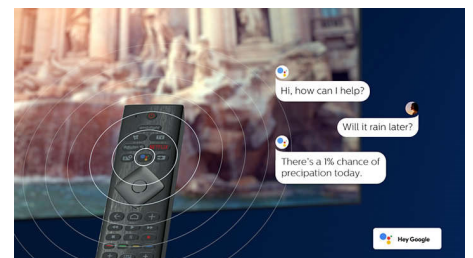

Google Assistant

Control your Philips Android TV with your voice. Want to play a game, watch Netflix, or find content and apps in the Google Play store? Just tell your TV. You can even command all Google Assistant-compatible smart home devices-like dimming the lights and setting the thermostat on movie night. Without leaving the sofa.