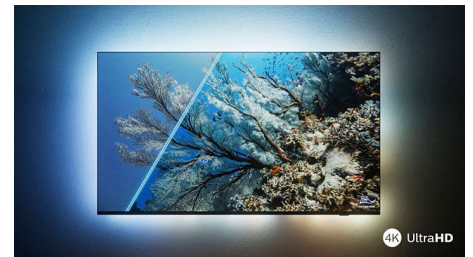

Supports all major HDR formats

Your Philips 4K UHD TV is compatible with all major HDR formats, including Dolby Vision. Whether it's a must-watch series or the latest video game, shadows will be deeper. Bright surfaces will shine. Colors will be truer.