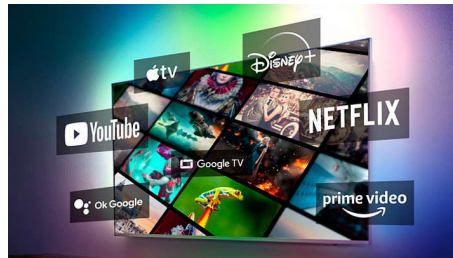

4K LED TV. Super-sharp for all you love.

- Ultra-sharp picture. Vibrant viewing.
- Cinematic vision and sound. Dolby Vision and Dolby Atmos.
- Pixel Precise Ultra HD. Fluid images with incredible depth.

Google TV™

What do you want to watch? Google TV brings together movies, shows, and more, from across your apps and subscriptions-and organises them just for you. You'll get suggestions based on what you like, and you can even use the Google TV app on your phone to curate your watchlist on the go.