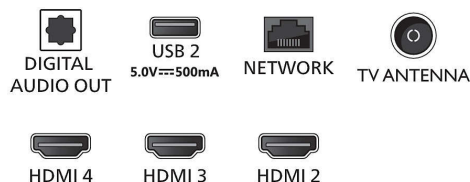

Connections

Side

Down

Issue date 2024-04-21

Version: 8.8.2

EAN: 87 18863 03889 5

© 2024 Koninklijke Philips N.V.
All Rights reserved.

Specifications are subject to change without notice.
Trademarks are the property of Koninklijke Philips N.V.
or their respective owners.

www.philips.com

* EPG and actual visibility (up to 8 days) is country and operator dependent.

* Philips TV does not guarantee 100% interoperability with all HDMI CEC devices

* Its functionality is subject to ChromeCast built-in apps and smart devices. For more details, please visit ChromeCast built-in product pages.

* Image depicted on the website are non-contractual pictures. Please always refer to the actual TV that are sold in the retail or stores.

* Amazon Prime is available in selected languages and countries.

* Disney+ subscription required. Subject to terms at <https://www.disneyplus.com> (c) 2020 Disney and its related entities.

* Disney+ is available in selected languages and countries.

* Netflix subscription required. Subject to terms at <https://www.netflix.com>

* Google TV is the name of this device's software experience and a trademark of Google LLC.

* Google TV is the name of this device's software experience and a trademark of Google LLC. YouTube, Ok Google and other marks are trademarks of Google LLC.

* Smart TV app offerings vary per TV model and country. For more details please visit: www.philips.com/smarttv.

* Due to the transmission limitations of Bluetooth wireless technology, a slight sound delay might occur when you hear audio from your bluetooth headphone or bluetooth speakers. When this occurs, you might see the character moving his or her mouth but there is a slight delay in spoken dialog accompany

* Philips TV Remote app and related functionalities vary per TV model, operator, and country, as well as smart device model and OS. For more details please visit: www.philips.com/TVRemoteapp.