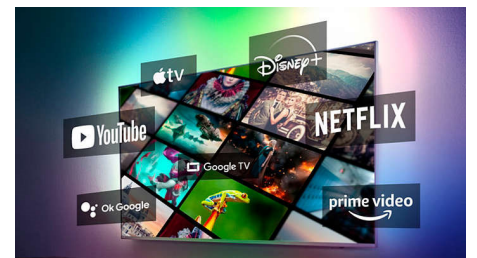

Google TV™

What do you want to watch? Google TV brings together movies, shows, and more, from across your apps and subscriptions-and organises them just for you. You'll get suggestions based on what you like, and you can even use the Google TV app on your phone to curate your watchlist on the go.

AMBILIGHT tv

Dolby Vision-Atmos

Google TV