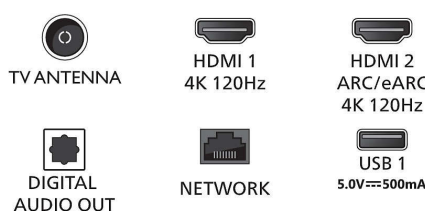

Power

- Mains power: AC 220 - 240 V 50/60Hz
- Standby power consumption: <0.5W
- Power Saving Features: Auto switch-off timer, Picture mute (for radio), Eco mode, Light sensor

Accessories

- Included accessories: Remote Control, 2 x AAA Batteries, Table top stand, Power cord, Quick start guide, Legal and safety brochure

Dimensions

- Set Width: 1449 mm
- Set Height: 826 mm
- Set Depth: 58 mm
- Product weight: 22 kg
- Set width (with stand): 1449 mm
- Set height (with stand): 848 mm
- Set depth (with stand): 278 mm
- Product weight (+stand): 23 kg
- Box width: 1660 mm
- Box height: 995 mm
- Box depth: 170 mm
- Weight incl. Packaging: 31 kg
- Wall mount dimensions: 300 x 300 mm

Connections

Side

Down

Issue date 2023-12-15

Version: 4.4.1

EAN: 87 18863 03969 4

© 2023 Koninklijke Philips N.V.
All Rights reserved.

Specifications are subject to change without notice. Trademarks are the property of Koninklijke Philips N.V. or their respective owners.