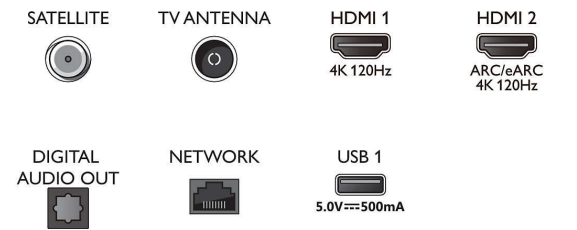

Specifications

Ambilight

- Ambilight Features: Wall colour adaptive, Lounge mode, Game Mode, Ambilight Music, AmbiWakeup, AmbiSleep, Works with Philips Wireless Home Speakers, Ambilight Boot-Up Animation
- Ambilight Version: 3 sided

Picture/Display

- Diagonal screen size (metric): 121 cm
- Display: 4K Ultra HD OLED

- Panel resolution: 3840 x 2160
- Native refresh rate: 120 Hz
- Picture engine: P5 AI Perfect Picture Engine
- Picture enhancement: Wide Colour Gamut 97% DCI/P3, Perfect Natural Motion, Micro Dimming Perfect, Dolby Vision, A.I. PQ mode, CalMAN Ready, HDR10+ Adaptive, Film-maker mode, HLG (Hybrid Log Gamma)
- Diagonal screen size (inches): 48 inches

Display input resolution

- Resolution-Refresh rate: 576 p - 50 Hz, 640 x 480 - 60 Hz, 720 p - 50 Hz, 60 Hz, 1920 x 1080 p - 24 Hz, 25 Hz, 30 Hz, 50 Hz, 60 Hz, 100 Hz, 120 Hz., 2560 x 1440 - 60 Hz, 120 Hz, 3840 x 2160 p - 24 Hz, 25 Hz, 30 Hz, 50 Hz, 60 Hz, 100 Hz, 120 Hz.

Tuner/Reception/Transmission

- Digital TV: DVB-T/T2/T2-HD/C/S/S2
- TV Programme guide*: 8-day Electronic

Connections

Side

Bottom