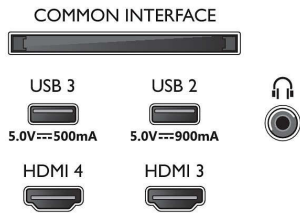

Specifications

Ambilight

- Ambilight Features: Wall colour adaptive, Lounge mode, Game Mode, Ambilight Music, AmbiWakeup, AmbiSleep, Works with Philips Wireless Home Speakers, Ambilight Boot-Up Animation
- Ambilight Version: 3 sided

Picture/Display

- Diagonal screen size (metric): 121 cm
- Display: 4K Ultra HD OLED

- Panel resolution: 3840 x 2160
- Native refresh rate: 120 Hz
- Picture engine: P5 AI Perfect Picture Engine
- Picture enhancement: Wide Colour Gamut 97% DCI/P3, Perfect Natural Motion, Micro Dimming Perfect, Dolby Vision, A.I. PQ mode, CalMAN Ready, HDR10+ Adaptive, Film-maker mode, HLG (Hybrid Log Gamma)
- Diagonal screen size (inches): 48 inches

Display input resolution

- Resolution-Refresh rate: 576 p - 50 Hz, 640 x 480 - 60 Hz, 720 p - 50 Hz, 60 Hz, 1920 x 1080 p - 24 Hz, 25 Hz, 30 Hz, 50 Hz, 60 Hz, 100 Hz, 120 Hz., 2560 x 1440 - 60 Hz, 120 Hz, 3840 x 2160 p - 24 Hz, 25 Hz, 30 Hz, 50 Hz, 60 Hz, 100 Hz, 120 Hz.

Tuner/Reception/Transmission

- Digital TV: DVB-T/T2/T2-HD/C/S/S2
- TV Programme guide*: 8-day Electronic

Connections

Side