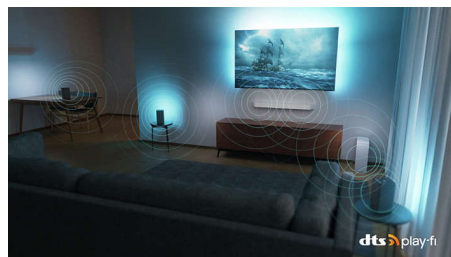

## DTS Play-Fi

You get great, clear TV sound straight out of the box. If you want more, the Philips Wireless

Home System with DTS Play-Fi lets you connect to compatible soundbars and wireless speakers around your home in seconds. You can even create a home cinema surround-sound system using your TV as a central speaker.