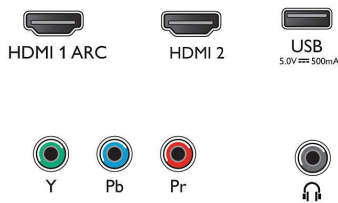

Accessories

- Included accessories: Remote Control, 2 x AAA Batteries, Table top stand, Quick start guide, Legal and safety brochure, User Manual, Power cord

Dimensions

- Set Width: 719 mm
- Set Height: 429 mm
- Set Depth: 81 mm
- Product weight: 2.5 kg
- Set width (with stand): 719 mm
- Set height (with stand): 452 mm
- Set depth (with stand): 190 mm
- Product weight (+stand): 3 kg
- Box width: 848 mm
- Box height: 520 mm
- Box depth: 133 mm
- Weight incl. Packaging: 4 kg
- Wall mount dimensions: 200 x 100 mm

32PHT5678/68

Highlights

Versatile connections

Plug a dongle into one of the TV's HDMI ports and enjoy smart TV features from your favorite streaming providers. You can also use the HDMI ports to connect your console, or you can use the USB port to play music from a USB drive.

Connectivities

2x HDMI ports. 1x USB port.

LED TV

Love everything you watch on this LED TV. Philips Pixel Plus HD engine optimizes picture quality to deliver sharp images, rich colors, and smooth motion. You get the best possible viewing experience every time.

Pixel Plus HD

Philips Pixel Plus HD engine optimizes picture quality to deliver crisp images with beautiful contrast. So whether you are streaming online or watching cable TV, you will enjoy sharper images with brighter whites and deeper blacks.

Connections

Side