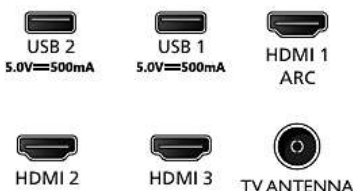

Sound

- Output power (RMS): 20W
- Speaker configuration: 10Wx2 speaker
- Sound Enhancement: Clear Dialogue, Dolby Volume Leveler

Connectivity

- Number of HDMI connections: 3
- HDMI features: Audio Return Channel
- EasyLink (HDMI-CEC): One touch play, Remote control pass-through, System audio control, System standby
- Number of USBs: 2
- Wireless connection: Bluetooth 5.0, Wi-Fi 802.11ac, 2x2, Dual band
- Other connections: Antenna IEC75, Service connector, Digital audio out (optical), Ethernet-LAN RJ-45
- HDCP 2.3: Yes on all HDMI
- HDMI ARC: Yes on HDMI1
- HDMI 2.1 features: HDMI VRR

Supported HDMI video features

- HDR: Dolby Vision, HDR10, HDR10+, HLG

Power

- Mains power: AC 220--240 V 50/60Hz
- Ambient temperature: 5 °C to 35 °C
- Standby power consumption: <0.5W
- Power Saving Features: Auto switch-off timer, Eco mode, Picture mute (for radio)

Accessories

- Included accessories: 2 x AAA Batteries, Power cord, Quick start guide, Legal and safety brochure, Table top stand, Remote Control

Dimensions

- Set Width: 1227 mm
- Set Height: 712 mm
- Set Depth: 85 mm
- Product weight: 10 kg
- Set width (with stand): 1227 mm
- Set height (with stand): 783 mm
- Set depth (with stand): 258 mm

55PUT7428/56

- Product weight (+stand): 11 kg
- Box width: 1360 mm
- Box height: 840 mm
- Box depth: 160 mm
- Weight incl. Packaging: 14 kg
- Wall mount dimensions: 200 x 100 mm

Connections

Side

Back