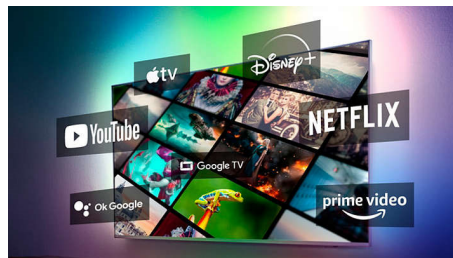

Google TV™

What do you want to watch? Google TV brings together movies, shows and more from across your apps and subscriptions and organises

55PUT7428/56

them just for you. You'll get suggestions based on what you like, and you can even use the Google TV app on your phone to curate your watchlist on the go.