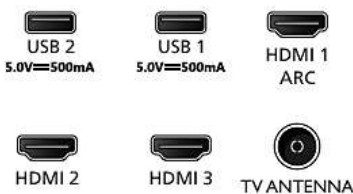

Accessories

- Included accessories: 2 x AAA Batteries, Power cord, Quick start guide, Legal and safety brochure, Table top stand, Remote Control

Dimensions

- Set Width: 1227 mm
- Set Height: 712 mm
- Set Depth: 85 mm
- Product weight: 10 kg
- Set width (with stand): 1227 mm
- Set height (with stand): 783 mm
- Set depth (with stand): 258 mm

Connections

Side

Back

Issue date 2024-06-18

Version: 5.5.1

EAN: 87 18863 04039 3

© 2024 Koninklijke Philips N.V.
All Rights reserved.

Specifications are subject to change without notice.
Trademarks are the property of Koninklijke Philips N.V.
or their respective owners.