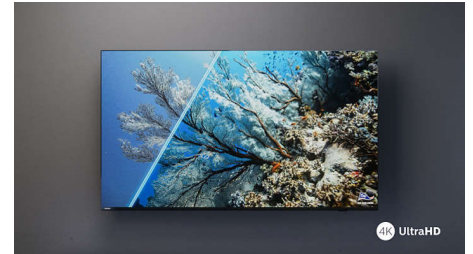

Ultra-sharp picture

No matter what you watch, this 4K LED TV gives you a bright, ultra-sharp picture with vivid colors. Plus, the TV is compatible with all major HDR formats so you'll see more detail, even in dark and bright areas when you're streaming HDR content.