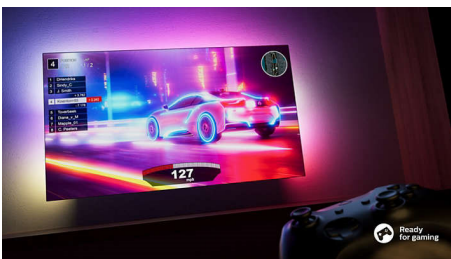

Good for gaming.

HDMI 2.1 lets you get the best from your console, with fast gameplay and smooth graphics. VRR is supported, and a low-input-lag setting activates automatically when you turn

on your console. Ambilight's gaming mode makes the thrills feel bigger.