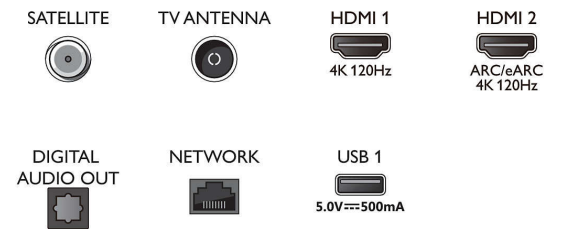

Picture/Display

- Diagonal screen size (inch): 77 inch
- Diagonal screen size (metric): 194 cm

- Display: 4K Ultra HD OLED
- Panel resolution: 3840 x 2160
- Native refresh rate: 120 Hz
- Picture engine: P5 AI Perfect Picture Engine
- Picture enhancement: Perfect Natural Motion, Micro Dimming Perfect, Wide Colour Gamut 99% DCI/P3, Dolby Vision, HLG (Hybrid Log Gamma), A.I. PQ mode, CalMAN Ready, IMAX enhanced mode, HDR10+ Adaptive, Film-maker mode

Tuner/Reception/Transmission

- Digital TV: DVB-T/T2/T2-HD/C/S/S2
- TV Programme guide*: 8-day Electronic

Connections

Side

Bottom

Specifications

- Programme Guide
- Signal strength indication
- Teletext: 1000 page Hypertext
- HEVC support

Smart TV Features

- Interactive TV: HbbTV
- Remote Control: with Voice
- Voice assistant*: Google Assistant built in, RC with Mic., Works with Alexa

Multimedia Applications

- Video Playback Formats: Containers: AVI, MKV, H264/MPEG-4 AVC, MPEG-1, MPEG-2, MPEG-4, VP9, HEVC (H.265), AVI
- Music Playback Formats: AAC, MP3, WAV, WMA (v2 up to v9.2), WMA-PRO (v9 and v10), FLAC
- Subtitles Formats Support: .SMI, .SRT, .SSA, .SUB, .TXT, .ASS
- Picture Playback Formats: JPEG, BMP, GIF, PNG, 360 photo, HEIF