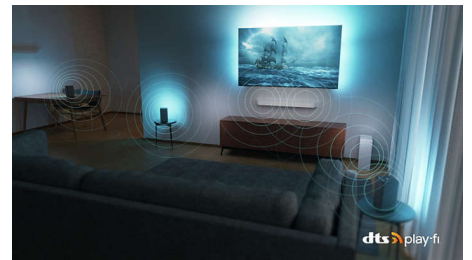

DTS Play-Fi

Philips Wireless Home System powered by DTS Play-Fi lets you connect to compatible soundbars and wireless speakers around your home in seconds. Listen to movies in the kitchen. Play music anywhere. You can even create a home-cinema surround-sound system using your Philips TV as a central speaker.