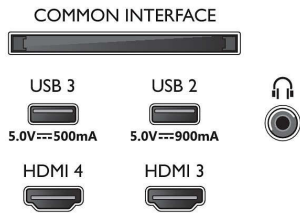

Specifications

Ambilight

- Ambilight Features: Wall colour adaptive, Lounge mode, Game Mode, Ambilight Music, AmbiWakeup, AmbiSleep, Works with Philips Wireless Home Speakers, Ambilight Boot-Up Animation
- Ambilight Version: next generation 3 sided

Picture/Display

- Diagonal screen size (inch): 77 inch
- Diagonal screen size (metric): 194 cm

- Display: 4K Ultra HD OLED
- Panel resolution: 3840 x 2160
- Native refresh rate: 120 Hz
- Picture engine: P5 AI Perfect Picture Engine
- Picture enhancement: Perfect Natural Motion, Micro Dimming Perfect, Wide Colour Gamut 99% DCI/P3, Dolby Vision, HLG (Hybrid Log Gamma), A.I. PQ mode, CalMAN Ready, IMAX enhanced mode, HDR10+ Adaptive, Film-maker mode

Display input resolution

- Resolution-Refresh rate: 576 p - 50 Hz, 640 x 480 - 60 Hz, 720 p - 50 Hz, 60 Hz, 1920 x 1080 p - 24 Hz, 25 Hz, 30 Hz, 50 Hz, 60 Hz, 100 Hz, 120 Hz., 2560 x 1440 - 60 Hz, 120 Hz, 3840 x 2160 p - 24 Hz, 25 Hz, 30 Hz, 50 Hz, 60 Hz, 100 Hz, 120 Hz.

Tuner/Reception/Transmission

- Digital TV: DVB-T/T2/T2-HD/C/S/S2
- TV Programme guide*: 8-day Electronic

Connections

Side