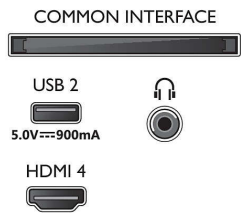

Specifications

Ambilight

- Ambilight Features: Wall colour adaptive, Lounge mode, Game Mode, Ambilight Music, AmbiWakeup, AmbiSleep, Philips Wireless Home Speakers, Ambilight Boot-Up Animation
- Ambilight Version: 3 sided

Picture/Display

- Diagonal screen size (inch): 50 inch
- Diagonal screen size (metric): 126 cm
- Display: 4K Ultra HD LED
- Panel resolution: 3840 x 2160
- Native refresh rate: 120 Hz

- Picture engine: P5 Perfect Picture Engine
- Picture enhancement: Micro Dimming Pro, Wide Colour Gamut 90% DCI/P3, HDR10+, Dolby Vision, CalMAN Ready, Perfect Natural Motion, HLG (Hybrid Log Gamma)

Display input resolution

- Resolution-Refresh rate: 576 p - 50 Hz, 640 x 480 - 60 Hz, 720 p - 50 Hz, 60 Hz, 1920 x 1080 p - 24 Hz, 25 Hz, 30 Hz, 50 Hz, 60 Hz, 100 Hz, 120 Hz., 2560 x 1440 - 60 Hz, 120 Hz, 3840 x 2160 p - 24 Hz, 25 Hz, 30 Hz, 50 Hz, 60 Hz, 100 Hz, 120 Hz.

Tuner/Reception/Transmission

- Digital TV: DVB-T/T2/T2-HD/C/S/S2
- TV Programme guide*: 8-day Electronic Programme Guide
- Signal strength indication
- Teletext: 1000 page Hypertext
- HEVC support

Android TV

- OS: Google TV™
- Pre-installed apps: Google Play Movies*, Google Search, YouTube, Netflix, Apple TV, Amazon Prime Video, Disney+, YouTube Music, Fitness

Connections

Side