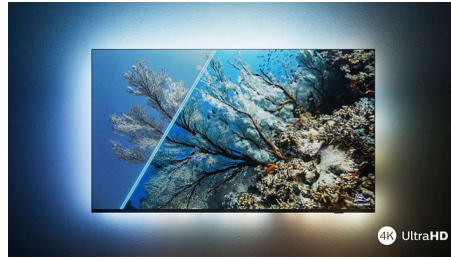

## Ultra-sharp picture

No matter what you watch, you'll enjoy a bright, ultra-sharp picture with vivid colours. Plus, this 4K UHD Ambilight TV is compatible with all major HDR formats — so you'll see more detail, even in dark and bright areas, when you're streaming HDR content.