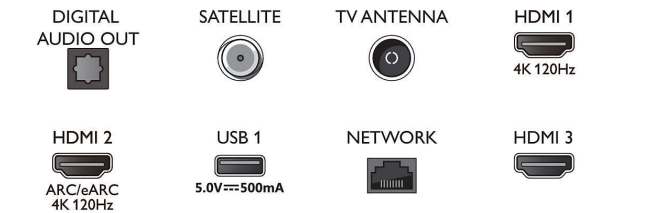

Specifications

Ambilight

- Ambilight Features: Wall colour adaptive, Lounge mode, Game Mode, Ambilight Music, AmbiWakeup, AmbiSleep, Philips Wireless Home Speakers, Ambilight Boot-Up Animation
- Ambilight Version: 3 sided

Picture/Display

- Diagonal screen size (inch): 50 inch
- Diagonal screen size (metric): 126 cm
- Display: 4K Ultra HD LED
- Panel resolution: 3840 x 2160
- Native refresh rate: 120 Hz

- Picture engine: P5 Perfect Picture Engine
- Picture enhancement: Micro Dimming Pro, Wide Colour Gamut 90% DCI/P3, HDR10+, Dolby Vision, CalMAN Ready, Perfect Natural Motion, HLG (Hybrid Log Gamma)

Display input resolution

- Resolution-Refresh rate: 576 p - 50 Hz, 640 x 480 - 60 Hz, 720 p - 50 Hz, 60 Hz, 1920 x 1080 p - 24 Hz, 25 Hz, 30 Hz, 50 Hz, 60 Hz, 100 Hz, 120 Hz., 2560 x 1440 - 60 Hz, 120 Hz, 3840 x 2160 p - 24 Hz, 25 Hz, 30 Hz, 50 Hz, 60 Hz, 100 Hz, 120 Hz.

Tuner/Reception/Transmission

- Digital TV: DVB-T/T2/T2-HD/C/S/S2
- TV Programme guide*: 8-day Electronic Programme Guide
- Signal strength indication
- Teletext: 1000 page Hypertext
- HEVC support

Android TV

- OS: Google TV™
- Pre-installed apps: Google Play Movies*, Google Search, YouTube, Netflix, Apple TV, Amazon Prime Video, Disney+, YouTube Music, Fitness

Connections

Side

Bottom