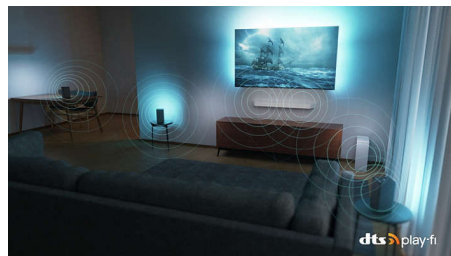

## DTS Play-Fi

You get great, clear TV sound straight out of the box. If you want more, Philips Wireless Home System with DTS Play-Fi lets you

connect to compatible soundbars and wireless speakers around your home in seconds. You can even create a home cinema surround-sound system using your TV as a central speaker.