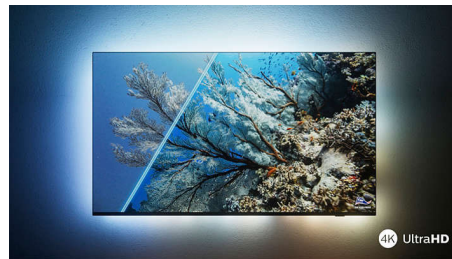

Ultra-sharp picture

No matter what you watch, you'll enjoy a bright, ultra-sharp picture with vivid colors. Plus, this 4K (UHD) Ambilight TV is compatible with all major HDR formats—so you'll see more detail, even in dark and bright areas, when you're streaming HDR content.