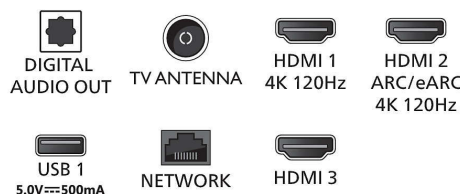

Power

- Mains power: AC 220 - 240 V 50/60Hz
- Standby power consumption: <0.5W
- Power Saving Features: Auto switch-off timer, Picture mute (for radio), Eco mode, Light sensor

Accessories

- Included accessories: Remote Control, 2 x AAA Batteries, Table top stand, Power cord, Quick start

guide, Legal and safety brochure

Dimensions

- Set Width: 1451.0 mm
- Set Height: 844.0 mm
- Set Depth: 83.0 mm
- Product weight: 23.6 kg
- Set width (with stand): 1451.0 mm
- Set height (with stand): 905.0 mm
- Set depth (with stand): 281.0 mm
- Product weight (+stand): 26.3 kg
- Box width: tbc mm
- Box height: tbc mm
- Box depth: tbc mm
- Weight incl. Packaging: 33.9 kg
- Wall mount dimensions: 300 x 300 mm

Connections

Side

Down

Issue date 2023-11-09

Version: 3.3.1

EAN: 87 18863 03954 0

© 2023 Koninklijke Philips N.V.
All Rights reserved.

Specifications are subject to change without notice. Trademarks are the property of Koninklijke Philips N.V. or their respective owners.