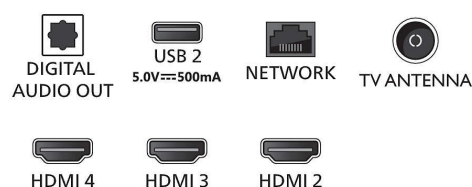

Connections

Side

Down

Issue date 2024-04-26

Version: 2.0.1

EAN: 87 18863 04013 3

© 2024 Koninklijke Philips N.V.
All Rights reserved.

Specifications are subject to change without notice.
Trademarks are the property of Koninklijke Philips N.V.
or their respective owners.

www.philips.com

* EPG and actual visibility (up to 8 days) is country and operator dependent.
* Philips TV does not guarantee 100% interoperability with all HDMI CEC devices
* Its functionality is subject to ChromeCast built-in apps and smart devices. For more details, please visit ChromeCast built-in product pages.
* Image depicted on the website are non-contractual pictures. Please always refer to the actual TV that are sold in the retail or stores.
* Amazon Prime is available in selected languages and countries.
* Disney+ subscription required. Subject to terms at <https://www.disneyplus.com> (c) 2020 Disney and its related entities.
* Disney+ is available in selected languages and countries.
* Netflix subscription required. Subject to terms at <https://www.netflix.com>
* Google TV is the name of this device's software experience and a trademark of Google LLC.
* Google TV is the name of this device's software experience and a trademark of Google LLC. YouTube, Ok Google and other marks are trademarks of Google LLC.
* Smart TV app offerings vary per TV model and country. For more details please visit: www.philips.com/smarttv.
* Due to the transmission limitations of Bluetooth wireless technology, a slight sound delay might occur when you hear audio from your bluetooth headphone or bluetooth speakers. When this occurs, you might see the character moving his or her mouth but there is a slight delay in spoken dialog accompany
* Philips TV Remote app and related functionalities vary per TV model, operator, and country, as well as smart device model and OS. For more details please visit: www.philips.com/TVRemoteapp.