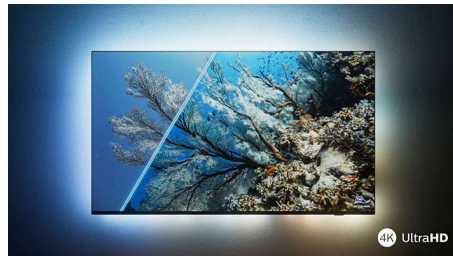

Ultra-sharp picture

No matter what you watch, you'll enjoy a bright, ultra-sharp picture with vivid colors. Plus, this 4K (UHD) Ambilight TV is compatible with all major HDR formats—so you'll see more detail, even in dark and bright areas, when you're streaming HDR content.

Attractive design.

Slim TV. Packed for the future. The virtually bezel-free screen of this 4K smart TV goes

with just about any interior, and the beautifully geometric feet make it seem as if the screen is floating.

Next-gen Ambilight

With next-gen Ambilight, LEDs behind the screen immerse you in a halo of colorful light that's more detailed, better defined, and more in sync with the action than ever! Plus, you can liven up a blank screen with the Aurora curated collection of images and videos, which look great with Ambilight.