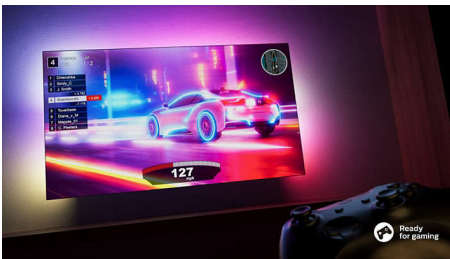

Ready for the content you love.

- Voice control. Google Assistant. Works with Alexa
- Loves gaming. 60Hz, ultra-low input lag. VRR, FreeSync
- Entertainment you love, with a little help from Google.

4K LED TV. Super-sharp for all you love.

- Cinematic vision and sound. Dolby Vision and Dolby Atmos.
- More immersive than ever. Ambilight TV.
- Philips TV with looks to thrill. Philips P5 picture engine.

PHILIPS

Highlights

DTS Play-Fi

You get great, clear TV sound right out of the box. If you want more, Philips Wireless Home System with DTS Play-Fi lets you connect to compatible soundbars and wireless speakers around your home in seconds. You can even create a home theatre surround-sound system using your TV as a central speaker.

Loves gaming

Can't wait to play? Your 60Hz Ambilight TV with HDMI 2.1 supports fast gameplay and its Ultra Motion Clarity mode gives a sharper, smoother picture. Turn on your console and an ultra-low-input-lag setting is automatically activated-and Ambilight's gaming mode makes the thrills feel even bigger.

Attractive design.

Slim TV. Packed for the future. The virtually bezel-free screen of this 4K smart TV goes

with just about any interior, and the beautifully geometric feet make it seem as if the screen is floating.