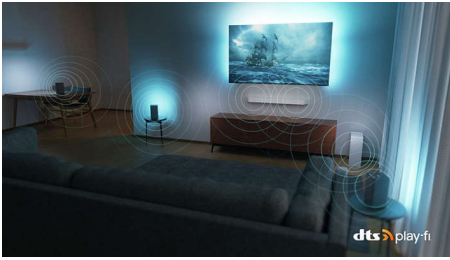

Great picture. Flexible sound. Responsibly packed.

- Ultra-sharp picture. Vibrant viewing.
- Great TV sound. And easy to add soundbars or speakers
- Philips Wireless Home System powered by DTS Play-Fi
- Attractive design. Perfect in any room.

- Cinematic vision and sound. Dolby Vision and Dolby Atmos.
- More immersive than ever. Ambilight TV.
- Philips TV with looks to thrill. Philips P5 picture engine.

PHILIPS

Highlights

DTS Play-Fi

You get great, clear TV sound right out of the box. If you want more, Philips Wireless Home System with DTS Play-Fi lets you connect to compatible soundbars and wireless speakers around your home in seconds. You can even create a home theatre surround-sound system using your TV as a central speaker.

Attractive design.

Slim TV. Packed for the future. The virtually bezel-free screen of this 4K smart TV goes

with just about any interior, and the beautifully geometric feet make it seem as if the screen is floating.