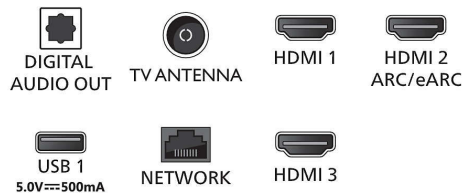

Specifications

Ambilight

- Ambilight Features: Wall colour adaptive, Lounge mode, Game Mode, Ambilight Music, AmbiWakeup, AmbiSleep, Ambilight Aurora
- Ambilight Version: 3-sided

Picture/Display

- Display: 4K Ultra HD LED
- Panel resolution: 3840 x 2160
- Native refresh rate: 60 Hz
- Picture engine: P5 Perfect Picture Engine
- Picture enhancement: Dolby Vision, HDR10+, Micro Dimming Pro, Natural Motion, Wide Color

Gamut 90% DCI/P3, CalMAN Ready, HLG (Hybrid Log Gamma)

Display input resolution

- Resolution-Refresh rate: 576p-50Hz, 640x480-60Hz, 720p-50Hz,60Hz, 1920x1080p-24Hz,25Hz,30Hz, ,50Hz,60Hz, 2560x1440-60Hz, 3840x2160p-24Hz,25Hz,30Hz

Tuner/Reception/Transmission

- Digital TV: DVB-T/T2
- TV Program guide*: 8 day Electronic Program Guide

- Signal strength indication
- HEVC support

Smart TV

- OS: Google TV™
- Memory size (Flash)*: 32GB

Smart TV Features

- SmartTV apps*: Amazon Prime Video, Disney+, Google Play Movies*, Google Play Music*, Google Search, Netflix, Online video stores, Open internet browser, Youtube, YouTube Music

Connections

Side

Down