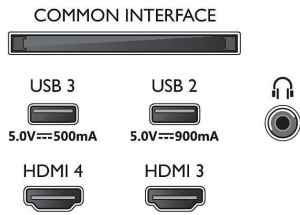

Specifications

Ambilight

- Ambilight Features: Wall colour adaptive, Lounge mode, Game Mode, Ambilight Music, AmbiWakeup, AmbiSleep, Works with Philips Wireless Home Speakers, Ambilight Aurora, Ambilight Boot-Up Animation
- Ambilight Version: 3 sided

Picture/Display

- Diagonal screen size (metric): 139 cm
- Display: 4K Ultra HD OLED

- Panel resolution: 3840 x 2160
- Native refresh rate: 120 Hz
- Picture engine: P5 AI Perfect Picture Engine
- Picture enhancement: Wide Colour Gamut 97% DCI/P3, Perfect Natural Motion, Micro Dimming Perfect, Dolby Vision, A.I. PQ mode, CalMAN Ready, HDR10+ Adaptive, Film-maker mode, HLG (Hybrid Log Gamma)
- Diagonal screen size (inches): 55

Display input resolution

- Resolution-Refresh rate: 576 p - 50 Hz, 640 x 480 - 60 Hz, 720 p - 50 Hz, 60 Hz, 1920 x 1080 p - 24 Hz, 25 Hz, 30 Hz, 50 Hz, 60 Hz, 100 Hz, 120 Hz., 2560 x 1440 - 60 Hz, 120 Hz, 3840 x 2160 p - 24 Hz, 25 Hz, 30 Hz, 50 Hz, 60 Hz, 100 Hz, 120 Hz.

Tuner/Reception/Transmission

- Digital TV: DVB-T/T2/T2-HD/C/S/S2
- TV Programme guide*: 8-day Electronic

Connections

Side