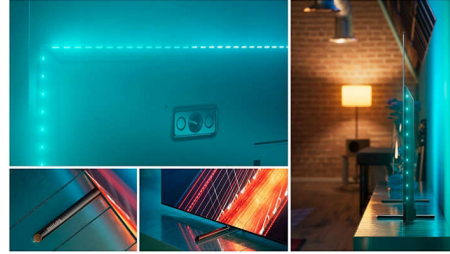

Premium design

The almost bezel-free screen seems to float on slender satin-chrome feet, which lend this TV a real sense of style. Our packaging uses FSC-certified recycled cardboard and our printed materials use recycled paper.