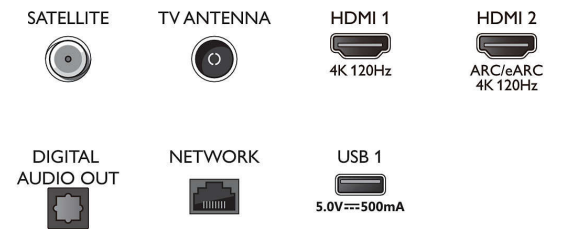

Tuner/Reception/Transmission

- Digital TV: DVB-T/T2/T2-HD/C/S/S2
- TV Programme guide*: 8-day Electronic

Connections

Side

Bottom

Specifications

- Programme Guide
- Signal strength indication
- Teletext: 1000 page Hypertext
- HEVC support

Smart TV Features

- Interactive TV: HbbTV
- Remote Control: with Voice
- Voice assistant*: Google Assistant built in, RC with Mic., Works with Alexa

Multimedia Applications

- Video Playback Formats: Containers: AVI, MKV, H264/MPEG-4 AVC, MPEG-1, MPEG-2, MPEG-4, VP9, HEVC (H.265), AV1
- Music Playback Formats: AAC, MP3, WAV, WMA (v2 up to v9.2), WMA-PRO (v9 and v10), FLAC
- Subtitles Formats Support: .SML, .SRT, .SSA, .SUB, .TXT, .ASS
- Picture Playback Formats: JPEG, BMP, GIF, PNG, 360 photo, HEIF