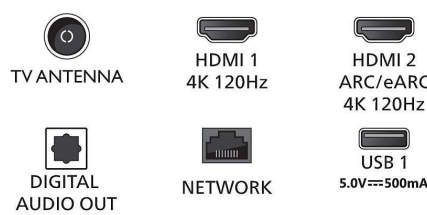

Specifications

Ambilight

- Ambilight Features: Wall colour adaptive, Lounge mode, Game Mode, Ambilight Music, AmbiWakeup, AmbiSleep, Philips Wireless Home Speakers, Ambilight Aurora, Ambilight Bootup Animation
- Ambilight Version: 3-sided

Picture/Display

- Display: 4K Ultra HD OLED
- Panel resolution: 3840 x 2160

- Native refresh rate: 120 Hz
- Picture engine: P5 AI Perfect Picture Engine
- Picture enhancement: Wide Color Gamut 97% DCI/P3, Perfect Natural Motion, Micro Dimming Perfect, Dolby Vision, A.I. PQ mode, CalMAN Ready, HDR10+ Adaptive, Filmmaker mode, HLG (Hybrid Log Gamma)

Display input resolution

- Resolution-Refresh rate: 576p-50Hz, 640x480-60Hz, 720p-50Hz,60Hz, 1920x1080p-

- 24Hz,25Hz,30Hz,50Hz, ,60Hz,100Hz,120Hz., 2560x1440-60Hz,120Hz, 3840x2160p-24Hz,25Hz,30Hz,50Hz, , 60Hz,100Hz,120Hz.

Tuner/Reception/Transmission

- Digital TV: DVB-T/T2
- Video Playback: PAL, SECAM
- TV Program guide*: 8 day Electronic Program Guide
- Signal strength indication

Connections

Side

Down