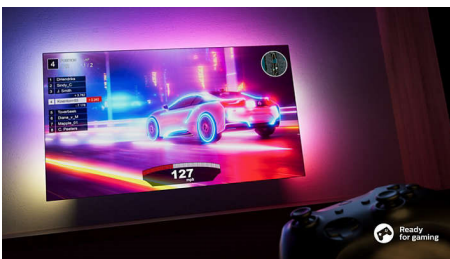

Good for gaming.

HDMI 2.1 lets you get the best from your console, with fast gameplay and smooth graphics. VRR is supported, and a low-input-lag setting activates automatically when you turn

on your console. Ambilight's gaming mode makes the thrills feel bigger.