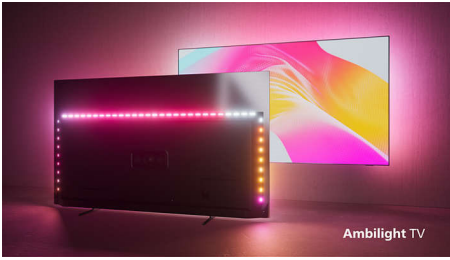

Philips OLED
4K Ambilight TV

121 cm (48") Ambilight TV

P5 AI perfect picture engine
Dolby Atmos sound
Google TV™

48OLED818

Gorgeous. In every way.

4K Ambilight TV

From films to shows, the lifelike picture and full-bodied sound of this OLED TV combine with Ambilight's immersive halo to give you an exceptional experience. The dark metal frame and zero-bezel design brings the elegance.

4K Ambilight TV
121 cm (48") Ambilight TV P5 AI perfect picture engine, Dolby Atmos sound, Google TV™

Highlights

Next-gen Ambilight

With next-gen Ambilight, LEDs behind the screen immerse you in a halo of colourful light that's more detailed, better defined and more in sync with the action than ever! Plus, you can liven up a blank screen with the Aurora-curated collection of images and videos, which look great with Ambilight.

Bright OLED screen

The bright panel and lifelike picture of your 4K (UHD) OLED Ambilight TV means you'll see

deep blacks, not gray—and the smallest details leap from the shadows and bright areas. The picture looks incredible even if viewed at an angle, and you won't need to turn down the lights! All major HDR formats are supported.

OLED EX panel technology

OLED EX panel. Higher peak brightness and thinner bezel.

Premium design

The satin-chrome swivel stand makes placement a breeze while the dark metal frame and zero-bezel design lend a real sense of style. Our TV packaging uses FSC-certified recycled cardboard, and our printed materials use recycled paper.