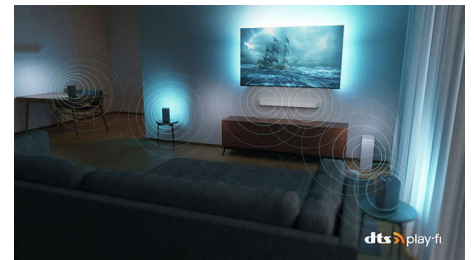

DTS Play-Fi

Philips Wireless Home System powered by DTS Play-Fi lets you connect to compatible soundbars and wireless speakers around your home in seconds. Listen to movies in the kitchen. Play music anywhere. You can even create a home-cinema surround-sound system using your Philips TV as a central speaker.