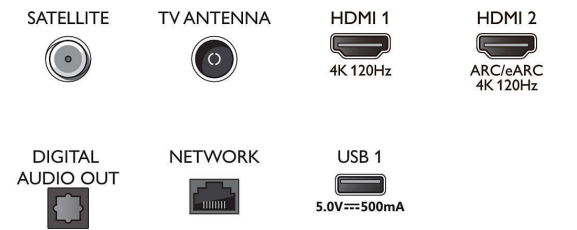

Tuner/Reception/Transmission

- Digital TV: DVB-T/T2/T2-HD/C/S/S2
- TV Programme guide*: 8-day Electronic

Connections

Side

Bottom

Specifications

- Programme Guide
- Signal strength indication
- Teletext: 1000 page Hypertext
- HEVC support

Smart TV Features

- Interactive TV: HbbTV
- Remote Control: with Voice
- Voice assistant*: Google Assistant built in, RC with Mic., Works with Alexa

Multimedia Applications

- Video Playback Formats: Containers: AVI, MKV, H264/MPEG-4 AVC, MPEG-1, MPEG-2, MPEG-4, VP9, HEVC (H.265), AV1
- Music Playback Formats: AAC, MP3, WAV, WMA (v2 up to v9.2), WMA-PRO (v9 and v10), FLAC
- Subtitles Formats Support: .SMI, .SRT, .SSA, .SUB, .TXT, .ASS
- Picture Playback Formats: JPEG, BMP, GIF, PNG, 360 photo, HEIF