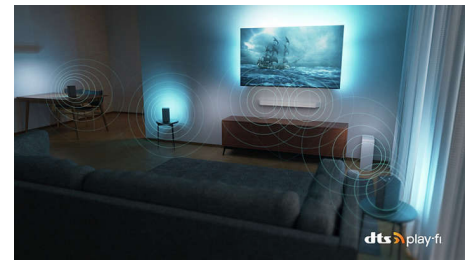

## DTS Play-Fi

Philips Wireless Home System powered by DTS Play-Fi lets you connect to compatible soundbars and wireless speakers around your home in seconds. Listen to movies in the kitchen. Play music anywhere. You can even create a home-cinema surround-sound system using your Philips TV as a central speaker.