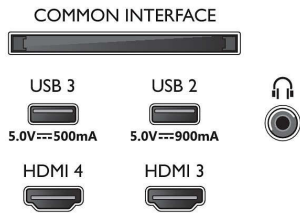

Specifications

Ambilight

- Ambilight Features: Wall colour adaptive, Lounge mode, Game Mode, Ambilight Music, AmbiWakeup, AmbiSleep, Works with Philips Wireless Home Speakers, Ambilight Boot-Up Animation
- Ambilight Version: next generation 3 sided

Picture/Display

- Diagonal screen size (inch): 48 inch
- Diagonal screen size (metric): 121 cm

- Display: 4K Ultra HD OLED
- Panel resolution: 3840 x 2160
- Native refresh rate: 120 Hz
- Picture engine: P5 AI Perfect Picture Engine
- Picture enhancement: Perfect Natural Motion, Micro Dimming Perfect, Wide Colour Gamut 99% DCI/P3, Dolby Vision, A.I. PQ mode, CalMAN Ready, IMAX enhanced mode, HDR10+ Adaptive, Film-maker mode, HLG (Hybrid Log Gamma)

Display input resolution

- Resolution-Refresh rate: 576 p - 50 Hz, 640 x 480 - 60 Hz, 720 p - 50 Hz, 60 Hz, 1920 x 1080 p - 24 Hz, 25 Hz, 30 Hz, 50 Hz, 60 Hz, 100 Hz, 120 Hz., 2560 x 1440 - 60 Hz, 120 Hz, 3840 x 2160 p - 24 Hz, 25 Hz, 30 Hz, 50 Hz, 60 Hz, 100 Hz, 120 Hz.

Tuner/Reception/Transmission

- Digital TV: DVB-T/T2/T2-HD/C/S/S2
- TV Programme guide*: 8-day Electronic

Connections

Side