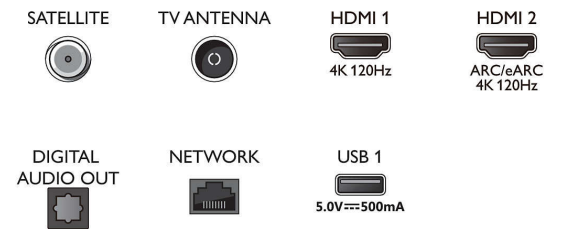

Specifications

Ambilight

- Ambilight Features: Wall colour adaptive, Lounge mode, Game Mode, Ambilight Music, AmbiWakeup, AmbiSleep, Works with Philips Wireless Home Speakers, Ambilight Boot-Up Animation
- Ambilight Version: next generation 3 sided

Picture/Display

- Diagonal screen size (inch): 48 inch
- Diagonal screen size (metric): 121 cm

- Display: 4K Ultra HD OLED
- Panel resolution: 3840 x 2160
- Native refresh rate: 120 Hz
- Picture engine: P5 AI Perfect Picture Engine
- Picture enhancement: Perfect Natural Motion, Micro Dimming Perfect, Wide Colour Gamut 99% DCI/P3, Dolby Vision, A.I. PQ mode, CalMAN Ready, IMAX enhanced mode, HDR10+ Adaptive, Film-maker mode, HLG (Hybrid Log Gamma)

Display input resolution

- Resolution-Refresh rate: 576 p - 50 Hz, 640 x 480 - 60 Hz, 720 p - 50 Hz, 60 Hz, 1920 x 1080 p - 24 Hz, 25 Hz, 30 Hz, 50 Hz, 60 Hz, 100 Hz, 120 Hz., 2560 x 1440 - 60 Hz, 120 Hz, 3840 x 2160 p - 24 Hz, 25 Hz, 30 Hz, 50 Hz, 60 Hz, 100 Hz, 120 Hz.

Tuner/Reception/Transmission

- Digital TV: DVB-T/T2/T2-HD/C/S/S2
- TV Programme guide*: 8-day Electronic

Connections

Side

Bottom