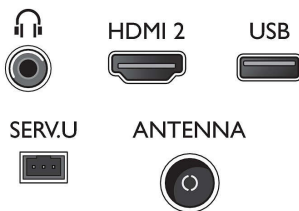

User Interaction

- Ease of Use: One-stop Home button
- Firmware upgradeable: Firmware upgradeable via USB
- Screen Format Adjustments: 4:3, 16:9, Zoom 1, Zoom 2
- Teletext: 1000 page Smart Text

Sound

- Output power (RMS): 20W (2 x 10W)
- Sound Enhancement: Auto Volume Leveler, Clear Sound, Treble and Bass Control, Equalizer

Connectivity

- Number of AV connections: 1
- Number of HDMI connections: 2
- Number of component in (YPbPr): 1
- Number of USBs: 1
- Other connections: Antenna IEC75, PC-in VGA + Audio L/R in, Headphone out, Service connector

Power

- Mains power: AC 220 - 240 V 50/60Hz
- Ambient temperature: 5 °C to 35 °C
- Power consumption: 101 W
- Standby power consumption: $\leq 0.5\text{ W}$
- Power Saving Features: Auto switch-off timer

Accessories

- Included accessories: Remote Control, 2 x AAA Batteries, Table top stand, Quick start guide, Legal and safety brochure, Warranty Leaflet, User Manual

Dimensions

- Set Width: 968 mm
- Set Height: 588 mm
- Set Depth: 65 mm
- Product weight: 11.9 kg
- Set width (with stand): 968 mm
- Set height (with stand): 638 mm
- Set depth (with stand): 239 mm
- Product weight (+stand): 14.6 kg
- Box width: 1048 mm
- Box height: 676 mm
- Box depth: 158 mm
- Weight incl. Packaging: 17.2 kg
- Compatible wall mount: 400 x 400mm

Side