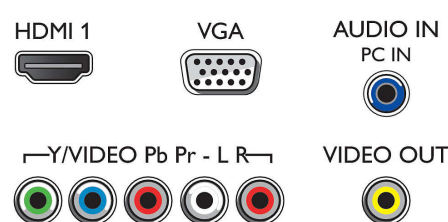

Rear

Issue date 2023-08-13

Version: 7.0.2

EAN: 87 12581 68687 1

© 2023 Koninklijke Philips N.V.
All Rights reserved.

Specifications are subject to change without notice.
Trademarks are the property of Koninklijke Philips N.V.
or their respective owners.

www.philips.com

* The TV supports DVB reception for 'Free to air' broadcast. Specific DVB operators may not be supported. An up to date list can be found in the FAQ section of the Philips support website. For some operators Conditional Access and subscription are required. Contact your operator for more information.
* EPG and actual visibility (up to 8 days) is country and operator dependent.