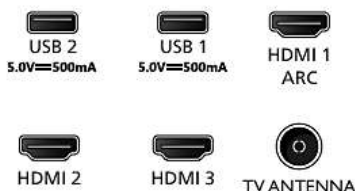

Connections

Side

Back