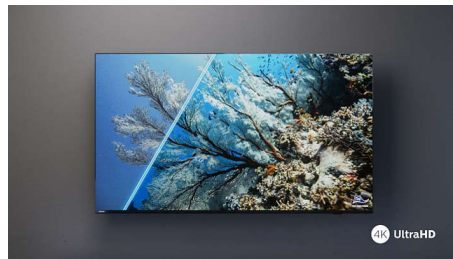

Ultra-sharp picture

No matter what you watch, this 4K LED TV gives you a bright, ultra-sharp picture with vivid colors. Plus, the TV is compatible with all major HDR formats so you'll see more detail-even in dark and bright areas-when you're streaming HDR content.