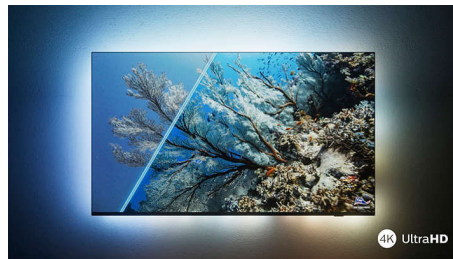

Ultra-sharp picture

No matter what you watch, you'll enjoy a bright, ultra-sharp picture with vivid colors. Plus, this 4K (UHD) Ambilight TV is compatible with all major HDR formats—so you'll see more detail, even in dark and bright areas, when you're streaming HDR content.