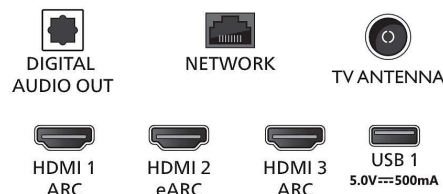

Connectivity

- Number of HDMI connections: 4
- HDMI features: 4K, Audio Return Channel
- EasyLink (HDMI-CEC): Remote control pass-through, System audio control, System standby, One touch play
- Number of USBs: 2
- Wireless connection: Wi-Fi 802.11ac, 2x2, Dual band, Bluetooth 5.0
- Other connections: Digital audio out (optical), Ethernet-LAN RJ-45, Headphone out
- HDCP 2.3: Yes on all HDMI
- HDMI ARC: Yes for all ports
- HDMI 2.1 features: eARC on HDMI 2, eARC/VRR/ ALLM supported

Dimensions

- Set Width: 958 mm
- Set Height: 559 mm
- Set Depth: 82 mm
- Product weight: 9.1 kg
- Set width (with stand): 958 mm
- Set height (with stand): 621 mm
- Set depth (with stand): 233 mm
- Product weight (+stand): 9.4 kg
- Box width: 1070.0 mm
- Box height: 650.0 mm
- Box depth: 140.0 mm

- Weight incl. Packaging: 9 kg
- Distance between 2 stands: 807 mm
- Wall mount dimensions: 100 x 200 mm

Connections

Side

Down

Issue date 2023-08-06

Version: 8.0.1

EAN: 87 18863 03642 6

© 2023 Koninklijke Philips N.V.
All Rights reserved.