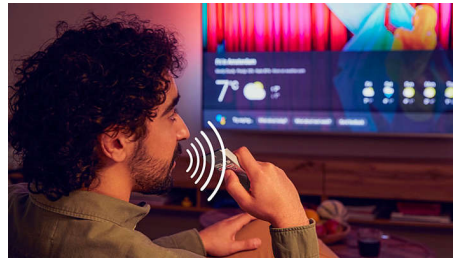

## Dolby Vision and Dolby Atmos

With Dolby Vision and Dolby Atmos on board, your films, shows, and games look and sound incredible. See the picture the director wanted you to see-no more disappointing scenes that are too dark to make out! Hear every word clearly. Experience sound effects like they're really happening around you.

## DTS Play-Fi compatible

Philips Wireless Home System powered by DTS Play-Fi lets you connect to compatible soundbars and wireless speakers around your home in seconds. Listen to movies in the kitchen. Play music anywhere. You can even create a home-theater surround-sound system using your Philips TV as a central speaker.

## AI voice control

Push a button on the remote to talk to the Google Assistant. Control the TV or Google Assistant-compatible smart home devices with your voice. Or ask Alexa to control the TV via Alexa-enabled devices.