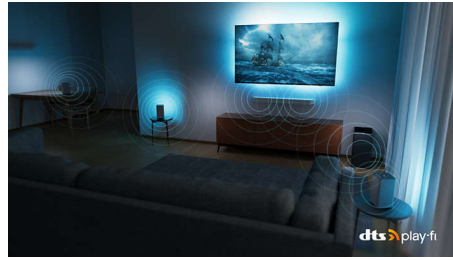

## DTS Play-Fi compatible

Philips Wireless Home System powered by DTS Play-Fi lets you connect to compatible soundbars and wireless speakers around your home in seconds. Listen to movies in the kitchen. Play music anywhere. You can even create a home-theater surround-sound system using your Philips TV as a central speaker.