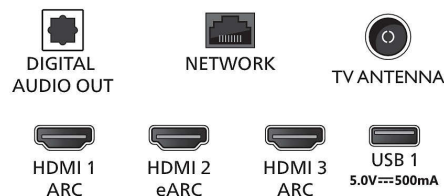

Connectivity

- Number of HDMI connections: 4
- HDMI features: 4K, Audio Return Channel
- EasyLink (HDMI-CEC): Remote control pass-through, System audio control, System standby, One touch play
- Number of USBs: 2
- Wireless connection: Wi-Fi 802.11ac, 2x2, Dual band, Bluetooth 5.0
- Other connections: Digital audio out (optical), Ethernet-LAN RJ-45, Headphone out
- HDCP 2.3: Yes on all HDMI
- HDMI ARC: Yes for all ports
- HDMI 2.1 features: eARC on HDMI 2, eARC/VRR/ ALLM supported

Power

- Mains power: AC 220 - 240 V 50/60Hz
- Standby power consumption: <0.3W
- Power Saving Features: Auto switch-off timer, Light sensor, Picture mute (for radio), Eco mode

Accessories

- Included accessories: Quick start guide, Legal and safety brochure, Power cord, Table top stand, Remote Control, 2 x AAA Batteries

Dimensions

- Set Width: 958 mm
- Set Height: 559 mm
- Set Depth: 82 mm
- Product weight: 9.1 kg
- Set width (with stand): 958 mm
- Set height (with stand): 621 mm
- Set depth (with stand): 233 mm
- Product weight (+stand): 9.4 kg
- Box width: 1070.0 mm
- Box height: 650.0 mm
- Box depth: 140.0 mm

- Weight incl. Packaging: 9 kg
- Wall mount dimensions: 100 x 200 mm

Connections

Side

Down

Issue date 2023-08-06

Version: 4.1.1

EAN: 87 18863 03645 7

© 2023 Koninklijke Philips N.V.
All Rights reserved.

Specifications are subject to change without notice.
Trademarks are the property of Koninklijke Philips N.V.
or their respective owners.

www.philips.com

- EPG and actual visibility (up to 8 days) is country and operator dependent.
- Android App offerings vary per country. For more details please visit your local Google Play Store.
- Memory size (Flash) : 16G, the actual available disc space may differ (dependant on e.g. (pre-)installed apps, installed operating system, etc.)
- Philips TV Remote app and related functionalities vary per TV model, operator, and country, as well as smart device model and OS. For more details please visit: www.philips.com/TVRemoteapp.
- Amazon Prime is available in selected languages and countries.
- Google Assistant is available on Philips Android TVs running on Android O (8) or higher OS version. Google Assistant is available in selected languages and countries.
- Netflix subscription required. Subject to terms at <https://www.netflix.com>
- Amazon, Alexa and all related logos are trademarks of Amazon.com, Inc. or its affiliates. Amazon Alexa is available in selected languages and countries.
- Disney+ subscription required. Subject to terms at <https://www.disneyplus.com> (c) 2020 Disney and its related entities. Disney+ is available in selected languages and countries.
- Image depicted on the website are non-contractual pictures. Please always refer to the actual TV that are sold in the retail or stores.