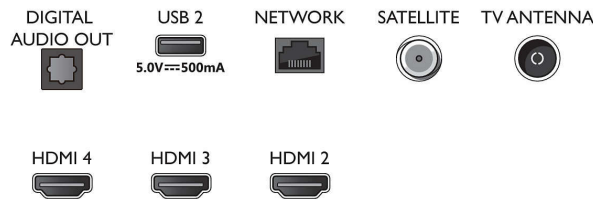

Connectivity

- Number of HDMI connections: 4
- HDMI features: 4K, Audio Return Channel
- EasyLink (HDMI-CEC): Remote control pass-through, System audio control, System standby, One touch play
- Number of USBs: 2
- Wireless connection: Wi-Fi 802.11n, 2 x 2, Dual band, Bluetooth 5.0
- Other connections: Common Interface Plus (CI+),

Connections

Side

Bottom

4K UHD Android TV

3 sided Ambilight TV Major HDR formats supported, Dolby Vision and Dolby Atmos, 126 cm (50") Android TV

Specifications

50PUS8007/12

Ethernet-LAN RJ-45, Digital audio out (optical), Headphone out, Service connector, Satellite Connector