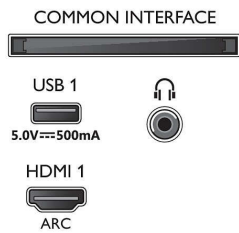

Android TV

- OS: Android TV™ 11 (R)
- Pre-installed apps: YouTube, Netflix, BBC iPlayer, Amazon Prime Video, Disney+
- Memory size (Flash): 16 GB*
- Gaming cloud: Stadia

Smart TV Features

- Interactive TV: HbbTV
- Ease of Use: One-stop smart menu button, On-screen user manual
- Firmware upgradeable: Firmware auto upgrade wizard, Firmware upgradeable via USB, Online firmware upgrade, App upgrade in background
- Voice assistant*: Google Assistant ready*

Multimedia Applications

- Video Playback Formats: Containers: AVI, MKV, H264/MPEG-4 AVC, MPEG-1, MPEG-2, MPEG-4, VP9, HEVC (H.265), AV1
- Music Playback Formats: AAC, MP3, WAV, WMA

50PUS8007/12

(v2 up to v9.2), WMA-PRO (v9 and v10)

- Subtitles Formats Support: .SMI, .SRT, .SSA, .SUB, .TXT, .ASS
- Picture Playback Formats: JPEG, BMP, GIF, PNG, HEIF

Processing

- Processing Power: Quad Core

Sound

- Output power (RMS): 20 W
- Speaker configuration: 2 x 10 W full-range speaker
- Sound Enhancement: Auto Volume Leveller, Clear Dialogue, Dolby Atmos®, Dolby Bass Enhancement

Connectivity

- Number of HDMI connections: 4
- HDMI features: 4K, Audio Return Channel
- EasyLink (HDMI-CEC): Remote control pass-through, System audio control, System standby, One touch play
- Number of USBs: 2
- Wireless connection: Wi-Fi 802.11n, 2 x 2, Dual band, Bluetooth 5.0
- Other connections: Common Interface Plus (CI+),

Connections

Side