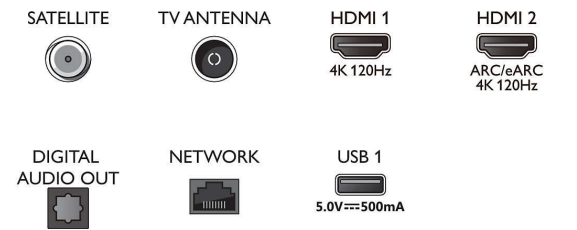

Tuner/Reception/Transmission

- Digital TV: DVB-T/T2/T2-HD/C/S/S2
- TV Programme guide*: 8-day Electronic

Connections

Side

Bottom

Specifications

- Programme Guide
- Signal strength indication
- Teletext: 1000 page Hypertext
- HEVC support

Smart TV Features

- Interactive TV: HbbTV
- Remote Control: with Voice
- Voice assistant*: Google Assistant built in, RC with Mic., Works with Alexa

Multimedia Applications

- Video Playback Formats: Containers: AVI, MKV, H264/MPEG-4 AVC, MPEG-1, MPEG-2, MPEG-4, VP9, HEVC (H.265), AV1
- Music Playback Formats: AAC, MP3, WAV, WMA (v2 up to v9.2), WMA-PRO (v9 and v10), FLAC
- Subtitles Formats Support: .SML, .SRT, .SSA, .SUB, .TXT, .ASS
- Picture Playback Formats: JPEG, BMP, GIF, PNG, 360 photo, HEIF