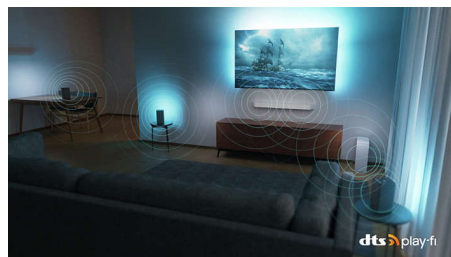

DTS Play-Fi

You get great, clear TV sound straight out of the box. If you want more, the Philips Wireless

Home System with DTS Play-Fi lets you connect to compatible soundbars and wireless speakers around your home in seconds. You can even create a home cinema surround-sound system using your TV as a central speaker.