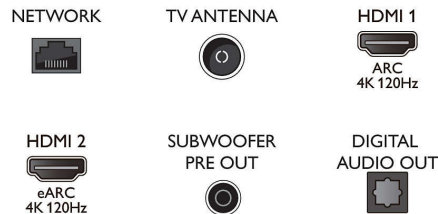

- wizard, Firmware upgradeable via USB, Online firmware upgrade
- Screen Format Adjustments: Basic - Fill Screen, Fit to screen, Advance - Shift, Zoom, stretch, Wide screen
- Remote Control: with Voice, with Key light, with Muirhead leather
- Voice assistant*: Google Assistant built-in, RC with Mic., Works with Alexa

Multimedia Applications

- Video Playback Formats: Containers: AVI, MKV, H264/MPEG-4 AVC, MPEG-1, MPEG-2, MPEG-4, VP9, HEVC (H.265), AV1
- Music Playback Formats: AAC, MP3, WAV, WMA (v2 up to v9.2), WMA-PRO (v9 and v10)
- Subtitles Formats Support: .SRT, .SUB, .TXT, .SMI
- Picture Playback Formats: JPEG, BMP, GIF, PNG, 360 photo, HEIF

Processing

- Processing Power: Quad Core

Sound

- Audio: Sound by Bowers & Wilkins, 3.1.2 Channel, Output power : 70 Watt (RMS)

Connections

Side

Bottom

Specifications

- Speaker configuration: 10W x2, 5W x1, woofer 20W, height 12.5W x2
- Codec: AC-4, Dolby Atmos, DTS-HD(M6), Dolby Digital MS12 V2.5
- Sound Enhancement: A.I. Sound, Clear Dialogue, Dolby Atmos, Dolby Bass Enhancement, Dolby Volume Leveler, Night mode, A.I. EQ