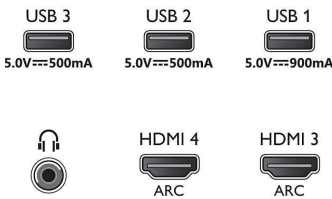

Processing

- Processing Power: Quad Core

Sound

- Audio: Sound by Bowers & Wilkins, 3.1.2 Channel, Output power : 70 Watt (RMS)

Connections

Side

Bottom

Specifications

- Speaker configuration: 10W x2, 5W x1, woofer 20W, height 12.5W x2
- Codec: AC-4, Dolby Atmos, DTS-HD(M6), Dolby Digital MS12 V2.5
- Sound Enhancement: A.I. Sound, Clear Dialogue, Dolby Atmos, Dolby Bass Enhancement, Dolby Volume Leveler, Night mode, A.I. EQ