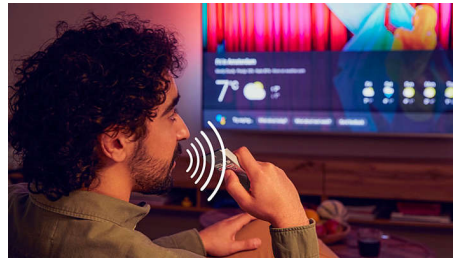

## Dolby Vision and Dolby Atmos

With Dolby Vision and Dolby Atmos on board, your films, shows, and games look and sound incredible. See the picture the director wanted you to see—no more disappointing scenes that are too dark to make out! Hear every word clearly. Experience sound effects like they're really happening around you.

## DTS Play-Fi compatible

Philips Wireless Home System powered by DTS Play-Fi lets you connect to compatible soundbars and wireless speakers around your home in seconds. Listen to movies in the kitchen. Play music anywhere. You can even create a home-theater surround-sound system using your Philips TV as a central speaker.

## AI voice control

Push a button on the remote to talk to the Google Assistant. Control the TV or Google Assistant-compatible smart home devices with your voice. Or ask Alexa to control the TV via Alexa-enabled devices.