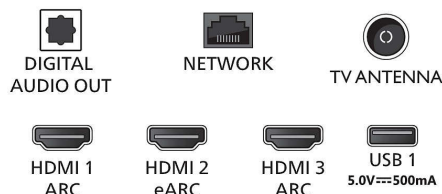

Dimensions

- Set Width: 1231 mm
- Set Height: 710 mm

- Set Depth: 80 mm
- Product weight: 14 kg
- Set width (with stand): 1231 mm
- Set height (with stand): 780 mm
- Set depth (with stand): 264 mm
- Product weight (+stand): 15 kg
- Box width: 1360 mm
- Box height: 840 mm
- Box depth: 160 mm
- Weight incl. Packaging: 19 kg
- Wall mount dimensions: 200 x 300 mm

Connections

Side

Down

Issue date 2023-08-06

Version: 7.1.1

EAN: 87 18863 03632 7

© 2023 Koninklijke Philips N.V.
All Rights reserved.

Specifications are subject to change without notice.
Trademarks are the property of Koninklijke Philips N.V.
or their respective owners.