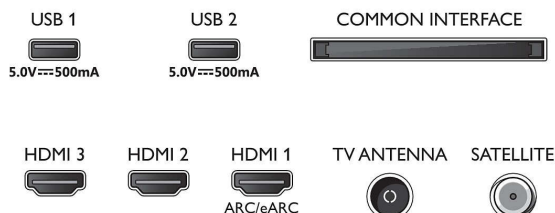

EU Energy card

- EPREL registration numbers: 1205164
- Energy class for SDR: F
- On mode power demand for SDR: 64 kWh/1000h
- Energy class for HDR: G
- On mode power demand for HDR: 116 kWh/1000h
- Off mode power consumption: n.a.
- Networked standby mode: $\leq 2.0\text{ W}$
- Panel technology used: LED LCD

Power

- Mains power: AC 220 - 240 V 50/60 Hz
- Standby power consumption: $\leq 0.3\text{ W}$
- Power Saving Features: Auto switch-off timer, Picture mute (for radio), Eco mode, Light sensor
- Off mode power consumption: N/A

Accessories

- Included accessories: Remote Control, 2 x AAA Batteries, Power cord, Quick start guide, Legal and safety brochure, Tabletop stand

Design

- Colours of TV: Matt black bezel
- Stand design: Black matt cut sticks

Dimensions

- Set Width: 1111.3 mm
- Set Height: 654.4 mm
- Set Depth: 85.3 mm
- Product weight: 9.2 kg
- Set width (with stand): 1111.3 mm
- Set height (with stand): 673.9 mm
- Set depth (with stand): 246.8 mm
- Product weight (+stand): 9.3 kg
- Box width: 1240.0 mm
- Box height: 785.0 mm
- Box depth: 150.0 mm
- Weight incl. Packaging: 12.1 kg
- Stand width: 808.4 mm
- Stand height: 28.0 mm
- Stand depth: 246.8 mm
- Distance between 2 stands: 808.4 mm
- Stand height to TV bottom edge: 28.0 mm
- Wall-mount compatible: 100 x 200 mm

Connections

Side

Rear

Issue date 2023-08-06

Version: 8.1.1

EAN: 87 18863 03385 2

© 2023 Koninklijke Philips N.V.
All Rights reserved.

Specifications are subject to change without notice.
Trademarks are the property of Koninklijke Philips N.V.
or their respective owners.

www.philips.com

- EPG and actual visibility (up to 8 days) is country- and operator-dependent.
- The TV supports DVB reception for 'Free to air' broadcast. Specific DVB operators may not be supported. An up to date list can be found in the FAQ section of the Philips support website. For some operators Conditional Access and subscription are required. Contact your operator for more information.
- Philips TV Remote app and related functionalities vary per TV model, operator and country, as well as smart device model and OS. For more details please visit: www.philips.com/TVRemoteapp.
- Smart TV app availability varies per TV model and country. For more details please visit: www.philips.com/smarttv.
- This television contains lead only in certain parts or components where no technology alternatives exist in accordance with existing exemption clauses under the RoHS Directive.
- Amazon Prime is available in selected languages and countries.
- Netflix subscription required. Subject to terms on <https://www.netflix.com>
- Rakuten TV is available in selected languages and countries.