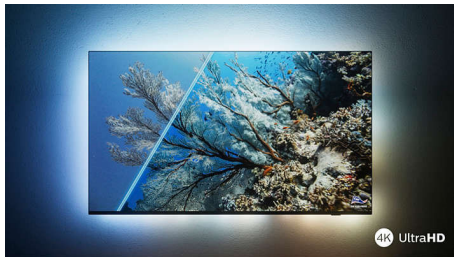

4K UHD LED Smart TV

Major HDR formats supported Dolby Vision and Dolby Atmos, 126 cm (50") SAPHI smart TV, Pixel Precise Ultra HD

Highlights

4K UHD LED TV

Love everything that you watch on this 4K UHD LED TV. Philips Pixel Precise Ultra HD engine optimises picture quality to deliver sharp images, rich colours and smooth motion. You get the best possible viewing experience every time.

Philips 4K UHD TV

Sharp HDR picture. Philips 4K UHD TV.

Slim, attractive design

Slim, attractive design

Slim, attractive design.

Looking for a TV that fits with your room? The virtually bezel-free screen of this 4K smart TV goes with just about any interior, and the slim, matt-black feet make it seem as if the screen is floating. Our packaging and inserts use recycled cardboard and paper.