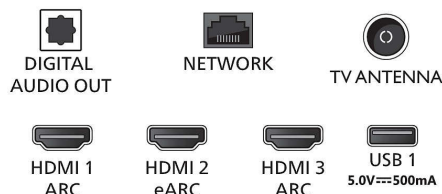

Dimensions

- Set Width: 1115.6 mm
- Set Height: 644.7 mm

- Set Depth: 81.6 mm
- Product weight: 12.6 kg
- Set width (with stand): 1115.6 mm
- Set height (with stand): 715.9 mm
- Set depth (with stand): 269.8 mm
- Product weight (+stand): 13.0 kg
- Box width: 1240.0 mm
- Box height: 785.0 mm
- Box depth: 150.0 mm
- Weight incl. Packaging: 16 kg
- Wall mount dimensions: 200 x 300 mm

Connections

Side

Down

Issue date 2023-08-06

Version: 8.0.1

EAN: 87 18863 03628 0

© 2023 Koninklijke Philips N.V.
All Rights reserved.

Specifications are subject to change without notice.
Trademarks are the property of Koninklijke Philips N.V.
or their respective owners.