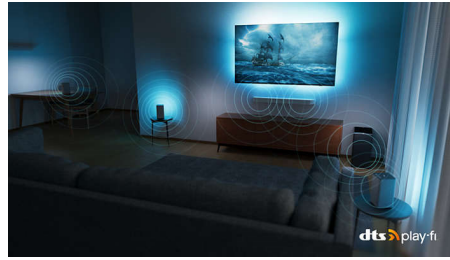

DTS Play-Fi compatible

Philips Wireless Home System powered by DTS Play-Fi lets you connect to compatible soundbars and wireless speakers around your home in seconds. Listen to movies in the kitchen. Play music anywhere. You can even create a home-theater surround-sound system using your Philips TV as a central speaker.