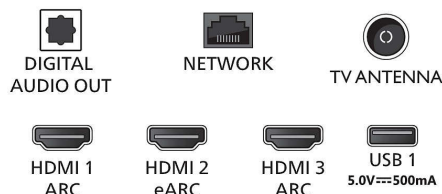

Connections

Side

Down

Issue date 2023-08-06

Version: 6.1.1

EAN: 87 18863 03619 8

© 2023 Koninklijke Philips N.V.
All Rights reserved.

Specifications are subject to change without notice.
Trademarks are the property of Koninklijke Philips N.V.
or their respective owners.

www.philips.com

* EPG and actual visibility (up to 8 days) is country and operator dependent.
* Android App offerings vary per country. For more details please visit your local Google Play Store.
* Philips TV Remote app and related functionalities vary per TV model, operator, and country, as well as smart device model and OS. For more details please visit: www.philips.com/TVRemoteapp.
* Amazon Prime is available in selected languages and countries.
* Google Assistant is available on Philips Android TVs running on Android O (8) or higher OS version. Google Assistant is available in selected languages and countries.
* Netflix subscription required. Subject to terms at <https://www.netflix.com>
* Amazon, Alexa and all related logos are trademarks of Amazon.com, Inc. or its affiliates. Amazon Alexa is available in selected languages and countries.
* Disney+ subscription required. Subject to terms at <https://www.disneyplus.com> (c) 2020 Disney and its related entities. Disney+ is available in selected languages and countries.
* Image depicted on the website are non-contractual pictures. Please always refer to the actual TV that are sold in the retail or stores.
* Memory size (Flash) : 32G, the actual available disc space may differ (dependent on e.g. (pre-)installed apps, installed operating system, etc.)