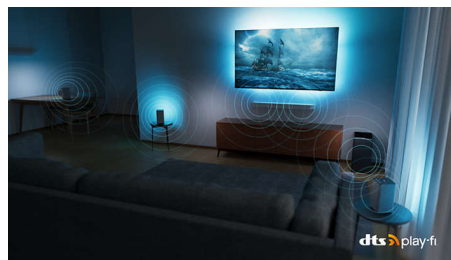

DTS Play-Fi compatible

Philips Wireless Home System powered by DTS Play-Fi lets you connect to compatible soundbars and wireless speakers around your home in seconds. Listen to movies in the kitchen. Play music anywhere. You can even

create a home-cinema surround-sound system using your Philips TV as a central speaker.