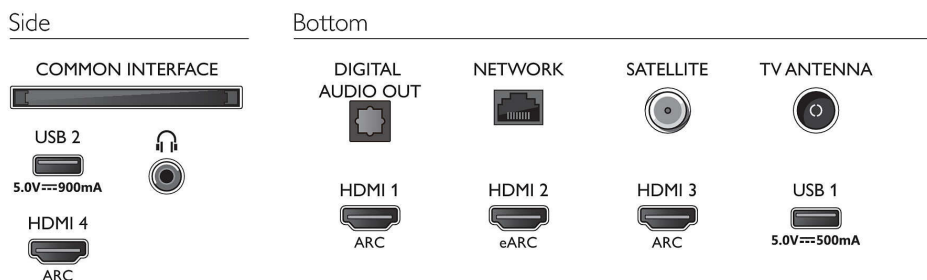

Processing

- Processing Power: Quad Core

Sound

- Output power (RMS): 20 W
- Speaker configuration: 2 x 10 W full-range speaker
- Sound Enhancement: Dolby Atmos®, A.I. Sound, Clear Dialogue, Night mode, A.I. EQ, Dolby Bass Enhancement, Dolby Volume Leveller, DTS Play-Fi, Mimi Sound Personalisation, Room Calibration

Connectivity

- Number of HDMI connections: 4
- HDMI features: 4K, Audio Return Channel
- EasyLink (HDMI-CEC): Remote control pass-through, System audio control, System standby, One touch play

Connections

Design

- Colours of TV: Light silver bezel
- Stand design: Light silver V sticks

Dimensions

- Set Width: 962.8 mm
- Set Height: 558.2 mm
- Set Depth: 77.1 mm
- Product weight: 9.1 kg
- Set width (with stand): 962.8 mm
- Set height (with stand): 628.3 mm
- Set depth (with stand): 221.5 mm
- Product weight (+stand): 9.3 kg
- Box width: 1070.0 mm
- Box height: 650.0 mm
- Box depth: 140.0 mm
- Weight incl. Packaging: 11.8 kg
- Stand width: 777.0 mm
- Stand height: 70.0 mm
- Stand depth: 221.5 mm
- Distance between 2 stands: 777.0 mm
- Stand height to TV bottom edge: 70.0 mm
- Wall-mount compatible: 100 x 200 mm