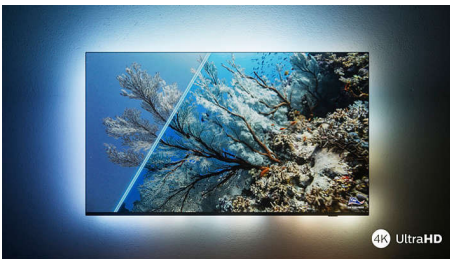

PHILIPS

4K UHD LED Android TV
3 sided Ambilight TV Major HDR formats supported, P5 Perfect Picture Engine, 108 cm (43") Android TV

43PUS8507/12

Highlights

The one with Ambilight.

With Philips Ambilight, the brilliant experience of watching a Philips TV gets even bigger! LED lights around the edge of the TV glow and change colour in perfect sync with the colours of the on-screen action or your music. It's so warm and immersive, you'll wonder how you enjoyed TV without it.

Vibrant HDR picture

Want to experience a perfect picture for every scene? Your Philips 4K UHD TV is compatible with all major HDR formats, which means you get brilliant, sharp images. You'll see every detail, even in dark and bright areas.