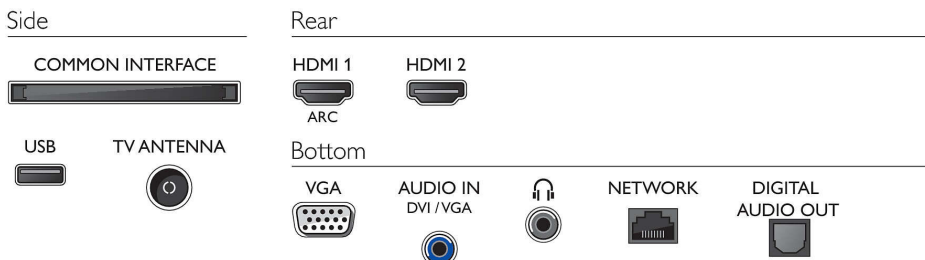

Connections

Issue date 2024-03-24

Version: 4.0.1

EAN: 87 18863 02361 7

© 2024 Koninklijke Philips N.V.
All Rights reserved.

Specifications are subject to change without notice.
Trademarks are the property of Koninklijke Philips N.V.
or their respective owners.

www.philips.com

- Box depth: 120.0 mm
- Weight incl. Packaging: 4.0 kg
- Stand width: 429.2 mm
- Stand height: 15.9 mm
- Stand depth: 135.0 mm
- Wall-mount compatible: 75 x 75 mm

* EPG and actual visibility (up to 8 days) is country- and operator-dependent.

* Energy consumption in kWh per year based on the power consumption of the television operating 4 hours per day for 365 days. The actual energy consumption will depend on how the television is used.

* The TV supports DVB reception for 'Free to air' broadcast. Specific DVB operators may not be supported. An up to date list can be found in the FAQ section of the Philips support website. For some operators Conditional Access and subscription are required. Contact your operator for more information.

* This television contains lead only in certain parts or components where no technology alternatives exist in accordance with existing exemption clauses under the RoHS Directive.