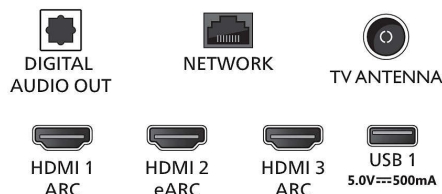

Connectivity

- Number of HDMI connections: 4
- HDMI features: 4K, Audio Return Channel
- EasyLink (HDMI-CEC): Remote control pass-through, System audio control, System standby, One touch play
- Number of USBs: 2
- Wireless connection: Wi-Fi 802.11ac, 2x2, Dual band, Bluetooth 5.0
- Other connections: Digital audio out (optical), Ethernet-LAN RJ-45, Headphone out
- HDCP 2.3: Yes on all HDMI
- HDMI ARC: Yes for all ports
- HDMI 2.1 features: eARC on HDMI 2, eARC/VRR/ ALLM supported

Power

- Mains power: AC 220 - 240 V 50/60Hz
- Standby power consumption: <0.3W
- Power Saving Features: Auto switch-off timer, Light sensor, Picture mute (for radio), Eco mode

Accessories

- Included accessories: Quick start guide, Legal and safety brochure, Power cord, Table top stand, Remote Control, 2 x AAA Batteries

Dimensions

- Set Width: 958 mm
- Set Height: 559 mm
- Set Depth: 82 mm
- Product weight: 9.1 kg
- Set width (with stand): 958 mm
- Set height (with stand): 621 mm
- Set depth (with stand): 233 mm
- Product weight (+stand): 9.4 kg
- Box width: 1070.0 mm
- Box height: 650.0 mm
- Box depth: 140.0 mm

- Weight incl. Packaging: 9 kg
- Wall mount dimensions: 100 x 200 mm

Connections

Side

Down

Issue date 2023-08-06

Version: 4.1.1

EAN: 87 18863 03645 7

© 2023 Koninklijke Philips N.V.
All Rights reserved.