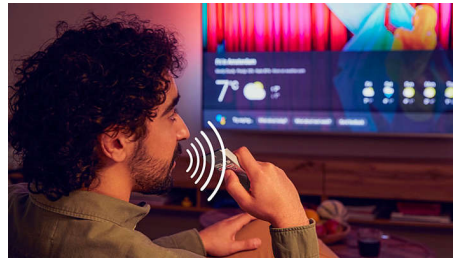

Dolby Vision and Dolby Atmos

With Dolby Vision and Dolby Atmos on board, your films, shows, and games look and sound incredible. See the picture the director wanted you to see—no more disappointing scenes that are too dark to make out! Hear every word clearly. Experience sound effects like they're really happening around you.

DTS Play-Fi compatible

Philips Wireless Home System powered by DTS Play-Fi lets you connect to compatible soundbars and wireless speakers around your home in seconds. Listen to movies in the kitchen. Play music anywhere. You can even create a home-theater surround-sound system using your Philips TV as a central speaker.

AI voice control

Push a button on the remote to talk to the Google Assistant. Control the TV or Google Assistant-compatible smart home devices with your voice. Or ask Alexa to control the TV via Alexa-enabled devices.