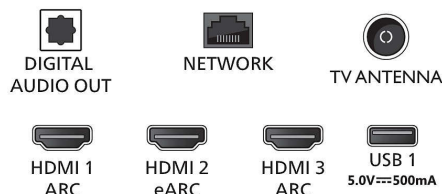

Dimensions

- Set Width: 1451 mm
- Set Height: 834 mm
- Set Depth: 85 mm

- Product weight: 21.5 kg
- Set width (with stand): 1451 mm
- Set height (with stand): 909 mm
- Set depth (with stand): 284 mm
- Product weight (+stand): 22 kg
- Box width: 1600 mm
- Box height: 995 mm
- Box depth: 170 mm
- Weight incl. Packaging: 29 kg
- Distance between 2 stands: 1226 mm
- Wall mount dimensions: 300 x 300 mm

Connections

Side

Down

Issue date 2023-08-06

Version: 14.3.1

EAN: 87 18863 03640 2

© 2023 Koninklijke Philips N.V.
All Rights reserved.

Specifications are subject to change without notice.
Trademarks are the property of Koninklijke Philips N.V.
or their respective owners.